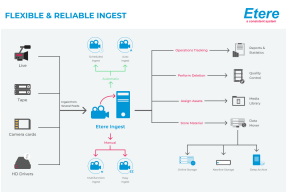

TVRI Expands with Etere for a New Ingest Station with 8 Channels

TVRI, a customer with Etere since 2005, reaffirms confidence in Etere Media Asset Management system with the new addition of a ingest station based on MTX technology.

Etere Ingest

TVRI Logo

A customer of Etere since 2005, TVRI, once again renews its vote of confidence with Etere. TVRI has selected Etere for the installation of a new ingest station consisting of 8 channels based on MTX technology to meet increased demands.

Ingest is a critical process of any production and broadcast workflow, errors committed in this stage are always costly and time consuming for a company. Etere provides the perfect balance between video quality, storage usage and operational costs thanks to a all-in-one solution that is able to capture content from almost any analog and digital source used in the industry.

With the expansion of this integrated, flexible and cost efficient distributed architecture, TVRI is all set to raise the bar once again!

Etere Ingest is a versatile and powerful software to significantly improve the ingest process of any broadcasting and media company. Etere Ingest is able to capture in real-time SD/HD media from virtually any video source, broadcast stream, FTP and IP stream.