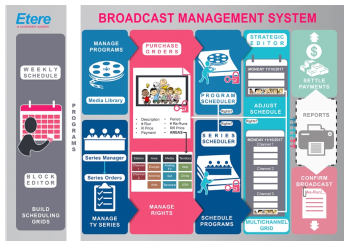

BROADCAST MANAGEMENT SYSTEM

Broadcast Management System refers to the management of licensing rights, program planning and scheduling, which supports mission-critical operations in broadcast management. Etere combines cost-effectiveness with high reliability.

(Etere logo)

(Broadcast Management System Diagram)

Etere solutions manage the end-to-end media lifecycle of broadcast and media enterprises. Under the reliable web of the Etere Ecosystem, streamline your entire workflow with Etere solutions that feature seamless integration and useful operability. As the world's first producer of software only broadcasting solutions, Etere solutions are sure to declutter your control rooms, increase productivity, and encourage a better range of adaptability and scalability. Take the first step to achieve the results-driven success that you want. We can help you to attain results that are tailored for your success. Talk to us at info@etere.com

Smooth Delivery with a Seamless System

From **Non-linear Channel Management** to **Over-The-Top (OTT) delivery**, manage, transform and deliver your media content with Etere to get the best returns on your production projects. Etere **Broadcast Management Software** manages large amount of content with a seamless integration and ensures the highest level of content quality at every step of your workflow. Manages multi-platform content preparation and delivery through a fully automated Etere system that provides a clear view of operational and business performance metrics.

A comprehensive and complete scheduling solution providing a range of programme planning tools, customizations and filters along with full rights, media and content validation.

Etere Basic MAM

Etere basic MAM is a FREE entry-level Media Asset Management. It is included in every Etere system, and it offers a cost effective solution to organize your assets.