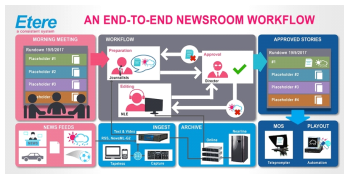

(Complete workflow)

Etere solutions manage the **end-to-end media lifecycle** of broadcast and media enterprises. Take the first step to achieve the results-driven success that you want. We can help you to attain results that are tailored for your success. Talk to us at info@etere.com

Expand your Content Delivery and Distribution with a Reliable Solution

Expand the value of your news production projects with Etere's fully integrative and complete **Newsroom Management Software**, including **NRCS Newsroom Computer System, MOS-Compliant Newsroom and News Playout**. Etere equips broadcasters with the tools to meet demands of fast-paced operations with a system that has been trusted for its reliable and consistent delivery since 1987. Etere Newsroom Management Software supports critical operations with its suite of automated solutions that encourages collaboration across departments, optimizes the value of your media assets, improves workflow efficiency and manages an end-to-end process seamlessly. Features include social media news integration, instant chat and group chatroom, E-paper, quick website upload, user-friendly rights, search and communication tools. Etere enables powerful work space customization that goes the long mile for you regardless of your organisation size.

Select your requirement from the **Application** Menu to explore more!