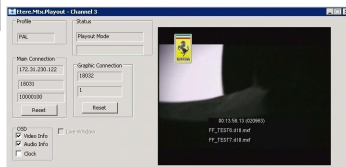

(Etere MTX Playout Channel 3)

(Etere MTX Playout Channel 1)

(Etere MTX Service Application)

Our vision is to deliver an integrated framework. MTX follows this vision not as a simple video device but as an integrated system able to manage video.