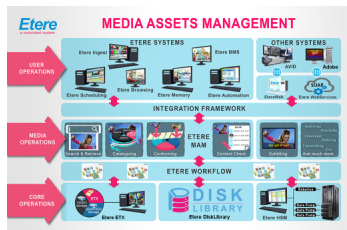

Get the media`s perspective on Etere with the latest media coverage in April 2017.

3/5/2017

(Etere logo)

(Broadcast & Cable Sat)

(Pro Audio Central)

(Media Asset Management)

- ◆ ProAudio-Central.com April 2017
- ◆ Broadcast & CableSat April 2017

Founded in 1987, Etere is amongst the worldwide leaders in Media Asset Management and channel in a box software solutions for broadcasters and media companies. Etere's unique MERP software-only solution is used by many of the world's leading Media Enterprises to power their digital assets. Its modular solutions including Airsales, Ad Insertion, playout, HSM archive, TV automation and Censorship are built with an innovative architecture, offering the best flexibility and reliability in the market. Etere is headquartered in Singapore, with a dedicated 24/7 support centre in Italy.