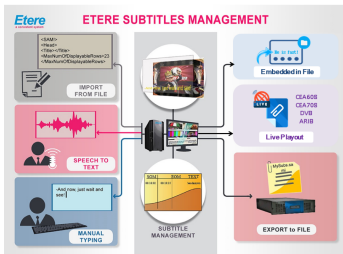

(Subtitling with Closed Captions)

Etere solutions manage the end-to-end media lifecycle of broadcast and media enterprises. Take the first step to achieve the results-driven success that you want. We can help you to attain results that are tailored for your success. Talk to us at info@etere.com

A Complete Solution for all your Closed/Open Caption Requirements

Etere manages all your closed caption and subtitling requirements from live playout to production and post-production, providing the best returns for your investment. Etere provides all the format compatibility you need in a single licence, including CEA 708, CEA 608, DVB and ARIB closed captioning. It is one of the most advanced closed caption solutions available on the market with cutting edge features including web preview and Google Speech-to-text for up to 120 languages/variants. It is also extremely fast, closed captions can be inserted or edited just before broadcast. With Etere, you are empowered with a complete solution that provides all the tools you need to prepare, control, embed, manage, verify and deliver closed and open caption.

Select your requirement from the **Applications** and **Products** Menu to explore more!