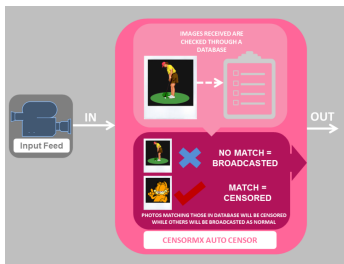

Etere CensorMX Picture Auto Censor

Reduce human error and save resources by automatically censoring live feeds with the responsive, reliable, and accurate Picture Auto Censor.

(censorMX picture auto censor)

(CensorMX)

Etere CensorMX Picture Auto Censor is a powerful and reliable Live Censorship and Time Delay platform that automatically censors live feeds.

Etere CensorMX Picture Auto Censor receives the live feed which is immediately checked against the database of pictures to censor. The Auto Censor then picks up any similar or matching photos within the live feed and censors them before broadcast. Images that are not in the database will be broadcasted as per normal.

Users can update the database as need be with any types of photos and items they need censored. The database can be updated at any time and the changes will be reflected immediately. The specifications of the censorship are as per industry and regional standards.

For more information, please write in to info@etere.com.

Key Features

- ◆ Simultaneous and multiple mosaic and blur effect
- ◆ Configurable fade/wipe transition controls
- ◆ Multiple points for blur/mosaic insertion with intensity adjustments
- ◆ Integrated with database
- ◆ Reduces human error
- ◆ Main and Backup configuration
- ◆ Fast render speeds of up to 100 fps for export
- ◆ No waiting times to preview content while recording, with countdown timers for alerts