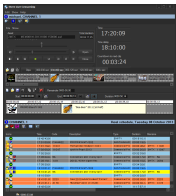

## Etere Offers Live Censorship

Live Censorship is the ideal IT-based tool to censoring your content just before its broadcast, with included custom delays and quick replacements

Etere logo

Censorship workflow Diagram

Time Delay Censorship

ETERE is pleased to announce the launch of Etere Live Censorship, the new one-box product for broadcasters who need a reliable IT-based system to accomplish their censorship policies and censor inadequate footage on the fly!

Etere Live Censorship integrates Etere MTX, the IT-based solution for SD/HD capture and playout that includes streaming capabilities to preview content from a confidence monitor while still recording, a key feature that eliminates capturing waiting times and significantly speed-up your censorship process.