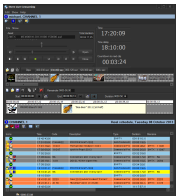

Etere Offers Live Censorship

Live Censorship is the ideal IT-based tool to censoring your content just before its broadcast, with included custom delays and quick replacements

Etere logo

Censorship workflow Diagram

Time Delay Censorship

ETERE is pleased to announce the launch of Etere Live Censorship, the new one-box product for broadcasters who need a reliable IT-based system to accomplish their censorship policies and censor inadequate footage on the fly!

Etere Live Censorship integrates Etere MTX, the IT-based solution for SD/HD capture and playout that includes streaming capabilities to preview content from a confidence monitor while still recording, a key feature that eliminates capturing waiting times and significantly speed-up your censorship process.