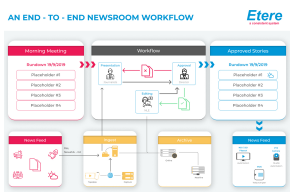

### Key Features

- Fully scalable and modular solution
- MOS-based
- Centralised interface
- Uses standard protocols
- Resolution independent, supporting SDI and HDSDI inputs and outputs with video and key
- Allows the preview, playout, editing and customization of graphics

Integrated Nunzio Newsroom

Nunzio flowchart

Nunzio Graphics Editor