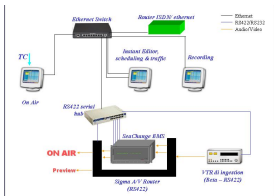

Etere Controls 6 New Satellite Channels for Tiziana SAT

Tiziana SAT has chosen Etere software for the management of its 6 new satellite channels. It has renewed its confidence in Etere with this latest upgrade.

Tiziana SAT

Tiziana SAT

After the good installation and the good work that Etere has done for Tiziana SAT, La Marchigiana has chosen ETERE software again for the management of its 6 new satellite channels.

Tiziana Sat Network was born with the precise idea of a 'satellite television dedicated only to the lottery, fortune-telling and astrology.

Etere manages the on-air of the 6 channel and it controls a BMC SeaChange with 2 inputs (the 1st for Mpeg2 compression files and the 2nd for Mpeg1) and 2 outputs.

Etere controls a VTR for the ingestion, controlled via RS422, dedicated to the filing/ingestion.

The 6 channels are independent and they have a digital system thanks to the full caching technology.

To obtain the best data protection for the On-air, and to avoid any problem in case of a malfunction, the system was completely redounded with the Backup One to Many: a single supply for all 6 channels, so there is a considerable economy.

ETERE doesn't manage only the on-air, but also the general scheduling (with the instant editor that allows last minute changes) and the commercial management (including contracts and invoicing management).

Included in the system is the Browsing feature, which allows the creation of on-air scheduling while viewing, low quality video of all the available material, on the PC monitor.