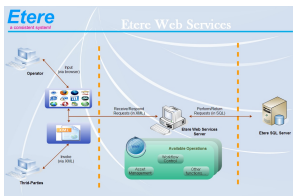

## Powerpoint: Etere Web Services

The presentation describes how Etere Web Services interface Etere with the external environment and with SOA-compliant architecture.

Web Service workflow

Etere Web Services interfaces Etere with external environments and it is also compliant with SOA architecture.

Etere Web Service enables communication between the different applications used in your system. It is based on a SOA open architecture that includes the following suite of functionalities:

- Interoperable services that can be used within multiple, separate systems from several business domains
- Integration of all applications used within multiple and separate systems from several business domains
- Uses multiple implementation platforms
- Converts all your applications into web-applications
- Integration of all applications within a TV station for a web-based environment