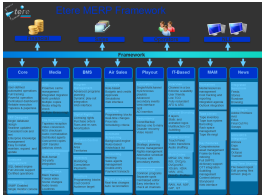

ETERE helps stations carrying out the job of commercial, programs and promo departments. Please view the attachment for the full presentation.

Etere logo

MERP

About Etere

Founded in 1987, Etere is amongst the worldwide leaders in Media Asset Management and channel in a box software solutions for broadcasters and media companies. Etere's unique MERP software-only solution is used by many of the world's leading Media Enterprises to power their digital assets. Its modular solutions including Airsales, Ad Insertion, playout, HSM archive, TV automation and Censorship are built with an innovative architecture, offering the best flexibility and reliability in the market. Etere is headquartered in Singapore, with a dedicated 24/7 support centre in Italy.

E-mail: info@etere.com