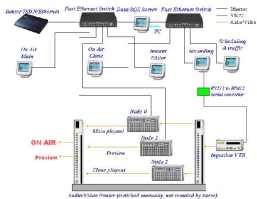

ANT1 workflow

Antenna TV takes part of the Antenna Group, one of major broadcasting groups in Greece, owning many TV stations - in Greece, Macedonia, Bulgaria and Cyprus – many radio stations and an editorial group. And for last, but not least, they own a school for Radio & TV engineers and journalists.

The basic necessity of this client was to have the maximum security and protection for their On-air.

That for, besides the famous Etere Automation play-out software, Etere Clone's advanced technology was added to the system.

With it, the redundancy is complete: two automation controllers that broadcast two identical copies of the same play-list synchronized in frame, without any extra operations. In case the On-air operator needs to modify the play-list, both Main Automation and Clone Automation will be automatically modified.

The Clone process checks out if the Main Automation works correctly; and in case of a problem, the Clone takes over the control of all devices and continues the broadcast. The fast commutation guarantees that not a single event will be lost. The client was stunned by this architecture, because nobody before ETERE has ever been able to guarantee so much safety and easiness when using this really economical software.

Michael Dallas, Antenna Group's Broadcast Manager had something to say about this:

"ETERE software is flexible and suits our needs for broadcasting. It has a friendly user interface, easy to understand the basic operations so each operator can start using it from the very first moment. It is a multi-playing software; up to 4 channels are playing with ETERE software and can cope with the things that we want to do.

The support is good, we have asked for many things to be changed and came to our specific needs and almost everything has been done. The operators after the first 4 months did not want to change it and return to the previous one."

And more, Michael Dallas announced the next launch of new TV channels: "We are planning to launch three more Pay TV channels in the near future. ANTENNA TV, ANTENNA Gold, ANTENNA Satellite and ANTENNA Pacific, that have been already playing from the SeaChange Server with ETERE Automation, and these new channels will be added to the server and automated by ETERE. Till now we are pleased with ETERE Automation and we are scheduling to upgrade to the latest SQL version by the end of the year.

The program has totally improved our workflow and its user friendly GUI and simplicity has gained the operators. The cost of purchasing ETERE Automation and the facilities that are offered for that price are the main advantages compared with the competitors. Secondly, the recommendation of SeaChange for ETERE Automation played also a significant role to our decision."