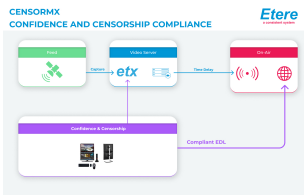

Etere CensorMX makes Censorship Easy

Etere launches Etere CensorMX, the new, powerful and reliable censorship and time delay software that makes performing edits and changes as easy as one simple click.

Etere Censorship Diagram

CensorMX

MTX logo

Etere is pleased to announce the launch of Etere CensorMX today, our powerful and reliable Live Censorship and Time Delay platform that makes performing edits as easy as one simple click. Broadcasters can not only make their censorship efficient and fast, they can also save cost as Etere CensorMX is scalable to meet their needs, be it for a single channel or multiple channels.

KEY BENEFITS

- No waiting times to preview content while recording, with countdown timers for alerting
- Quickly perform deletions, insertions and replacements for live and recorded video
- Easily mute and bleep audio with Mute and Bleep functions
- Integrated zero-delay preview windows
- One-click button allows you to immediately mute or black any sensitive footage (live news etc)
- Save costs as client server applications allows one single client to control multiple servers
- Timeline with markers allows you to see at a glance all edits made, with full logs
- Library allows you to quickly select any clips (including advertising spots) for rapid insertion
- Enable time delay of any duration with powerful time delay function
- IT scalability to fit any SD/HD censorship suite

CUTTING-EDGE TECHNOLOGY

Integration with Etere MTX provides SD/HD ingest and playout empowered with graphics insertion and a "delayed ingest" feature to continuously capture feeds while enabling their delayed playback. Etere MTX2 uses only one decoder for censorship and ad insertion, enabling a smart alternation of resources between both systems. The preview windows uses Etere technology to share video with zero latency over a network, and does not use any expensive SDI I/O on the server.