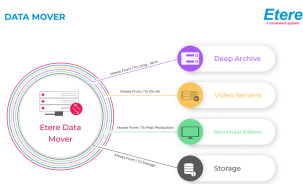

Digital Media Migration & Archiving

Etere turns the movement of data into an easy and fast task, allowing you to automatically execute short, medium and long term migrations based on custom workflows.

Etere Data Mover Image

The Media Management solution provided by Etere, encompass migration and archiving of contents between devices, going beyond of a simple copy concept by moving video files based on custom policies, transcoding video files when required and offering a full track of all operations.

Etere HSM, which stands for Hierarchical Space Management, is the cost-effective solution to radically streamline the management of expensive tape libraries; allowing stations to optimize the migration of contents including high and low versions as well as associated metadata. Etere HSM improves the management of libraries by controlling their mechanical movements through the HSM Robotics Control and HSM Data Pump applications, which are able to run several data pumps on different machines to boost their throughput, while offering access to real-time logs, reports and statistics.

Etere HSM distinguish four different archiving levels into a broadcasting workflow, these levels required distinct access times which vary from 0 minutes (video server) to 15 minutes (standard video tapes). All these levels are managed “virtually”, that is, you can use logical devices (metadevices) based on physical devices to free design your storage layout, enriching in this way the entire system with the benefits derived from the use of metadevices: