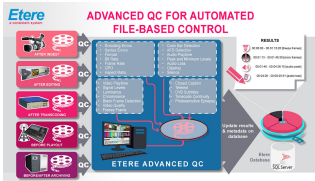

Etere Advanced QC Unveils Enhanced Capabilities

Etere unveils the all-new cloud-ready solution that is able to provide significant time saving in QC tasks due to the fact that it is not necessary to reanalyze content in the event of changing thresholds.

Etere Advanced QC

Etere is amongst worldwide leaders in broadcast technologies and is always on the quest to be at the forefront of the latest technology. Etere provides unmatched value with Etere QC which will be part of Etere MAM at no additional cost. In its latest release, Etere unveils the next-generation Etere Advanced QC which comes with all-new and advanced features.

Integrated and In-depth Analysis

Etere Advanced QC is built with an integrated modular architecture and is designed to perform comprehensive Quality Control (QC) via workflow. The advanced video quality check software system is able to analyze an expansive list of file formats including support for all major wrappers and all compression schemas.

Etere Advanced QC

Etere Advanced QC is a cloud-ready solution that is able to automatically detect and mark audio/video issues such as freeze frames, black frames, scene changes, audio loss, video block, video blur, luminance line errors, chrominance line errors, audio clipping, scene cut detection, luminance headroom violations, chroma headroom violations and more. In addition, the robust and comprehensive software has the capacity to deliver analysis from live sources. Etere Advanced QC also comes with clustering and easy load balancing.