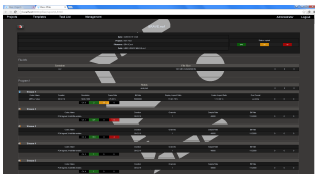

Capable Multi-tasking

The powerful multi-tasking solution is capable of supporting simultaneous multi-users, multi-formats, multi-levels reporting environments, multi parameters analysis and parallel analysis of multiple and simultaneous sources.

Etere Advanced QC

Etere basic QC license will be part of Etere MAM at no additional charge. With such comprehensive features, Etere Advanced QC is set to become a valuable addition that allows you to maximise your assets and produce quality content.