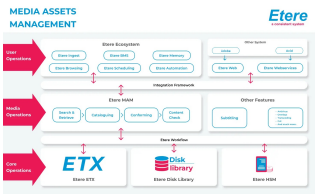

Etere at Communicast Myanmar 2016

Etere Pte LTD Booth G6

CommuniCast Myanmar 2016

Etere supports Burmese characters

Etere systems supports
Burmese characters

Media Asset Management

Etere is pleased to announce our participation at **Booth G6, [Communicast Myanmar 2016](#)** which will be held at the Novotel Yangon Max from **6-8th December**.

[Etere Media Asset Management \(MAM\)](#)

Etere MAM is a flexible, modular and effective software solution that enables broadcasters from all around the world to optimize the value of their media assets, bring content to the audience faster while ensuring reliability at every step of the workflow. Etere MAM is also designed with a centralized management system for a streamlined digital workflow and full control over the end-to-end workflow of a company. Book an appointment with us at CommuniCast 2016 to experience the full benefits that Etere MAM can bring to your company.

[Payout with Etere ETX](#)

Be empowered with Etere ETX, a tightly integrated and cost-efficient video management system that is power-packed with a host of capabilities including SDI output, multiple layers of graphics, 3D graphics animations as well as flash graphics support. It is a complete channel-in-a-box with full IP in and out features combined with one of the fastest file transfer capability in the market. The 100% software solution is also able to receive NDI source stream and live source objects.