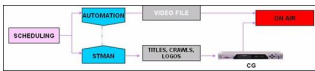

Etere and ABS-CBN MAXXX

ABS-CBN keeps on growing with ETERE increasing MAXX

ABS-CBN MAXXX

Workflow Scheduling

Maxxx is a brand-new channel owned by Creative Programs Inc. – an ABS-CBN subsidiary – whose broadcasting is supported by ETERE. Geared towards a predominantly male audience, Maxxx offers programs on wrestling and martial arts, car show and reality shows, and then to make sure they really satisfy their audiences’ tastes, Maxxx also broadcasts amazing programs full of fear factor.