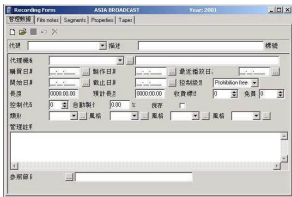

Etere at Broadcast Asia 2002

ETERE will expose its products even on this year's edition of the major Asian broadcast exhibition. See us at: Booth 4N2-3

Etere at BCASIA 2002

Recording Form

BCASIA 2002

Etere exhibits at BCASIA 2002