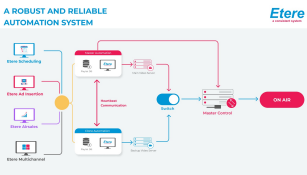

ENTERPRISE AUTOMATION

A solid enterprise automation strategy can improve operational and cost efficiency across all departments. Etere Enterprise Automation solutions help you to develop a strategic approach towards media process management.

Etere Playout Automation

Take the first step to achieve the results-driven success that you want. We can help you attain results that are tailored to your success.

Etere Automation

Etere Automation provides a complete solution for all your playout automation requirements and mission-critical tasks. It features an innovative, highly scalable, reliable and flexible design, empowering users with the agility to thrive in fast-paced environments. Etere Automation combines real-time device control capabilities and media asset management in a single product.