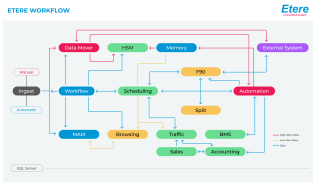

Etere Executive Scheduling

Etere Executive Scheduling is the complete planning solution that significantly boosts the efficiency of your short and long-term playlists.

Etere SNMP Console

Etere SNMP Console is a highly customizable solution that optimizes all processes, infrastructure performance and devices within a single interface.

Etere T-Workflow

Etere Workflow

etx m multiviewer

Etere T-Workflow is an essential part of the broadcasting process not only because it allows the set broadcasting management rules but principally because it expresses how modules interact to perform the broadcasting process, making it easy for the operator to understand how the system works.