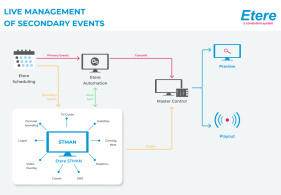

STMan Workflow

Etere Subtitling and Closed Caption

Etere Subtitling and Closed Caption Software is a digital platform for creating, managing, burning, playing out and converting subtitles, captions and other text services for production, post-production and live shows. It allows broadcasters to freely produce subtitles in multiple languages, search by metadata for multi-platforms, and streamline the process with real-time sharing of edits without hardware.

Etere Ingest

Etere STMan

Etere STMan is the application that provides broadcasters with a multi-layer and real-time management of secondary objects associated with scheduled events.

Etere Ingest

Etere Ingest is an all-in-one package that enables you to capture media from all common feeds into cloud storage and apply to it any required workflow, thus giving a unique mark of quality, consistency and reliability to your assets and their contents.

Etere T-Workflow

Etere Workflow

etx m multiviewer

Etere T-Workflow is an essential part of the broadcasting process not only because it allows the set broadcasting management rules but principally because it expresses how modules interact to perform the broadcasting process, making it easy for the operator to understand how the system works.

Etere Multichannel Editor

Etere Multichannel Editor provides an integrated interface for the real-time management, editing and control of all your channels. The application integrates seamlessly with Etere Executive Scheduling and Etere STMan, enabling quick edits, movements and insertions of Secondary Events.