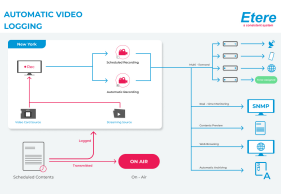

STMan Workflow

Etere Subtitling and Closed Caption

Etere Subtitling and Closed Caption Software is a digital platform for creating, managing, burning, playing out and converting subtitles, captions and other text services for production, post-production and live shows. It allows broadcasters to freely produce subtitles in multiple languages, search by metadata for multi-platforms, and streamline the process with real-time sharing of edits without hardware.

Etere Disaster Recovery

Etere Disaster Recovery is a fully integrated, robust solution that automatically protects your data with reliable contingency and quick response time in case of a facility failure.

Etere Ingest

Etere STMan

Etere STMan is the application that provides broadcasters with a multi-layer and real-time management of secondary objects associated with scheduled events.

Etere Ingest

Etere Ingest is an all-in-one package that enables you to capture media from all common feeds into cloud storage and apply to it any required workflow, thus giving a unique mark of quality, consistency and reliability to your assets and their contents.