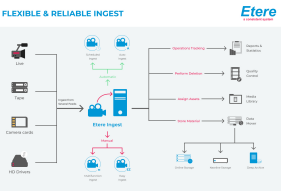

Etere Playout Automation

Take the first step to achieve the results-driven success that you want. We can help you attain results that are tailored to your success.

Etere Automation

Etere Automation provides a complete solution for all your playout automation requirements and mission-critical tasks. It features an innovative, highly scalable, reliable and flexible design, empowering users with the agility to thrive in fast-paced environments. Etere Automation combines real-time device control capabilities and media asset management in a single product.

STMan Workflow

Etere Subtitling and Closed Caption

Etere Subtitling and Closed Caption Software is a digital platform for creating, managing, burning, playing out and converting subtitles, captions and other text services for production, post-production and live shows. It allows broadcasters to freely produce subtitles in multiple languages, search by metadata for multi-platforms, and streamline the process with real-time sharing of edits without hardware.

Etere Ingest

Etere STMan

Etere STMan is the application that provides broadcasters with a multi-layer and real-time management of secondary objects associated with scheduled events.

Etere Ingest

Etere Ingest is an all-in-one package that enables you to capture media from all common feeds into cloud storage and apply to it any required workflow, thus giving a unique mark of quality, consistency and reliability to your assets and their contents.

Etere T-Workflow

Etere Workflow

etx m multiviewer

Etere T-Workflow is an essential part of the broadcasting process not only because it allows the set broadcasting management rules but principally because it expresses how modules interact to perform the broadcasting process, making it easy for the operator to understand how the system works.