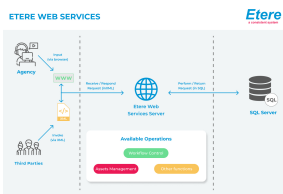

Etere HSM

Etere HSM is a tool to move and optimize video contents between different media. The data movement policy is applied to get the best compromise between cost and speed. Etere HSM manages all archives in a single integrated environment, supporting a mix of proprietary and/or industry file systems under a unified cockpit that provides all information on archives located on-site and across multiple

f90

etere proxy browsing

Etere Subtitle Management

Flowchart Web Services

Etere Ingest

geographic locations.

Etere Tapeless Reception

Etere Tapeless Reception eliminates the need to create physical copies, entrust valuable material to private couriers and risk excessive waiting times, through an efficient and secure solution for the automatic transfer of any digital content.

NLE INTEGRATION FOR MAM

The NLE integration for MAM license allows stations to achieve a tight integration with the NLE systems without using insecure 'hot folders' or 'ftp open sites' but including full tracked uploads (i.e. digital receipt of files) and immediate workflow triggering.