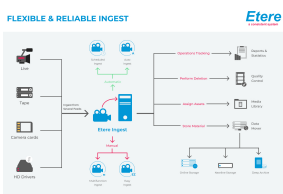

Etere HSM

Etere HSM is a tool to move and optimize video contents between different media. The data movement policy is applied to get the best compromise between cost and speed. Etere HSM manages all archives in a single integrated environment, supporting a mix of proprietary and/or industry file systems under a unified cockpit that provides all information on archives located on-site and across multiple

f90

etere proxy browsing

Etere Subtitle Management

Flowchart Web Services

Etere Ingest

geographic locations.

Etere Tapeless Reception

Etere Tapeless Reception eliminates the need to create physical copies, entrust valuable material to private couriers and risk excessive waiting times, through an efficient and secure solution for the automatic transfer of any digital content.

NLE INTEGRATION FOR MAM

The NLE integration for MAM license allows stations to achieve a tight integration with the NLE systems without using insecure 'hot folders' or 'ftp open sites' but including full tracked uploads (i.e. digital receipt of files) and immediate workflow triggering.