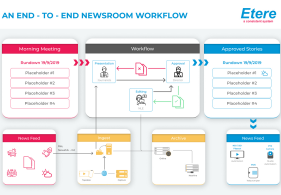

NRCS workflow chart

Etere MAM

Etere MAM is a highly-effective digital content management solution that is designed specifically to streamline the process of ingesting, indexing, storage and retrieval of digital assets. Etere MAM is an end-to-end software solution created to fully optimize the value of your assets through a centralized management of digital content and associated metadata. Its effective implementation both increases operational efficiency and maximizes the return on investment of digital media. Etere MAM simplifies the process of content management by streamlining the digital workflow, bringing media to the market faster and in multiple formats, ensuring an exceptional and frame accurate content.

Automatic Quality control

Etere QC

Etere QC is an integrated file-based module for performing Quality Control (QC) via a streamlined workflow. It automatically detects and marks audio/video issues (e.g. freeze frames, black frames, scene changes, audio loss) on assets' EDL according to their quality, setting also a default quality rating at the end of the process. Etere QC is able to speed up, automate and streamline the operational efficiency of file-based quality controls performed via workflow across the entire content life cycle.

Etere Ingest

Etere Ingest is a versatile and powerful software to significantly improve the ingest process of any broadcasting and media company. Etere Ingest is able to capture in real-time SD/HD media from virtually any video source, broadcast stream, FTP and IP stream. Etere Ingest is an all-in-one package that enables you to capture media from all common feeds into a cloud storage and apply to it any required workflow, thus giving a unique mark of quality, consistence and reliability to your assets and their contents. Etere Ingest is also multi-channel, multi-formats and multi-resolution recording system.