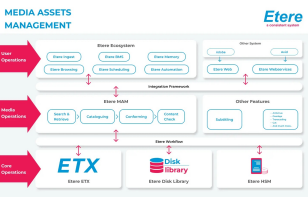

MAM FOR NEWS

Newsroom demand a large amount of fast-moving content. Etere MAM for news solutions allow operators to overcome unprecedented challenges in the fast-paced environment of newsroom with its suite of scalable and flexible solutions designed to streamline workflows.

Media Asset Management

Take the first step to achieve the results-driven success that you want. We can help you to attain results that are tailored for your success. Talk to us at info@etere.com

Etere's MAM (Media Asset Management) for graphics solutions empowers broadcasters to manage in real-time, the end-to-end process of preview, invoicing, approval and scheduling. With its seamless integrations, Etere solutions improves efficiency, streamlines operations, connects resources across the entire workflow and results in an overall reduction in manual operations.