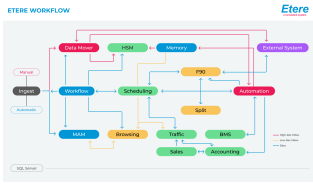

Etere Workflow