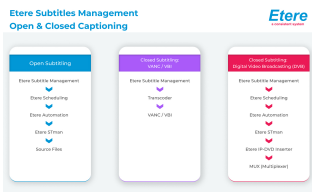

Automatic Quality control

Etere QC

Etere QC is an integrated file-based module for performing Quality Control (QC) via a streamlined workflow. It automatically detects and marks audio/video issues (e.g. freeze frames, black frames, scene changes, audio loss) on assets' EDL according to their quality, setting also a default quality rating at the end of the process. Etere QC is able to speed up, automate and streamline the operational efficiency of file-based quality controls performed via workflow across the entire content life cycle.

Etere Proxy Browsing

Etere Browsing is a must-have and powerful software to enhance the modular world of Etere System. It has been developed to increase the range, functionality and usage of all Etere software modules including Media Asset Management, Etere Executive Editor, Etere Scheduling, Etere Ingest and more. Etere Browsing allows the user to ingest, edit, preview, playout and archive functionality with a productive digital newsroom.

Etere HSM

Etere HSM is a tool to move and optimize video contents between different media. The data movement policy is applied to get the best compromise between cost and speed. Etere HSM manages all archives in a single integrated environment, supporting a mix of proprietary and/or industry file systems under a unified cockpit that provides all information on archives located on-site and across multiple

f90

etere proxy browsing

Etere Subtitle Management

Flowchart Web Services

Etere Ingest

geographic locations.

Etere Tapeless Reception

Etere Tapeless Reception eliminates the need to create physical copies, entrust valuable material to private couriers and risk excessive waiting times, through an efficient and secure solution for the automatic transfer of any digital content.