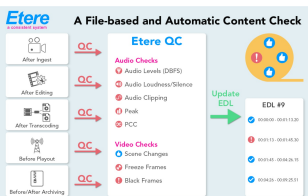

NRCS workflow chart

Etere MAM

Etere MAM is a highly-effective digital content management solution that is designed specifically to streamline the process of ingesting, indexing, storage and retrieval of digital assets. Etere MAM is an end-to-end software solution created to fully optimize the value of your assets through a centralized management of digital content and associated metadata. Its effective implementation both increases operational efficiency and maximizes the return on investment of digital media. Etere MAM simplifies the process of content management by streamlining the digital workflow, bringing media to the market faster and in multiple formats, ensuring an exceptional and frame accurate content.

ETX-G

Nunzio Newsroom

Nunzio is a highly-flexible and cost-effective solution with fully empowered NRCS capabilities to manage the entire tapeless workflow of a Newsroom environment, starting from the planning of news stories (virtual assets) to the control of on-air playback. Nunzio makes all jobs within a Newsroom easier, helping managers control overall daily operations, guiding journalists to prepare their stories, and enabling editors to quickly edit (e.g. voice-over) and deliver news stories.

Automatic Quality control

Etere QC

Etere QC is an integrated file-based module for performing Quality Control (QC) via a streamlined workflow. It automatically detects and marks audio/video issues (e.g. freeze frames, black frames, scene changes, audio loss) on assets' EDL according to their quality, setting also a default quality rating at the end of the process. Etere QC is able to speed up, automate and streamline the operational efficiency of file-based quality controls performed via workflow across the entire content life cycle.