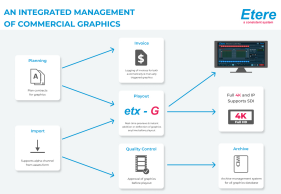

NRCS workflow chart

Etere MAM

Etere MAM is a highly-effective digital content management solution that is designed specifically to streamline the process of ingesting, indexing, storage and retrieval of digital assets. Etere MAM is an end-to-end software solution created to fully optimize the value of your assets through a centralized management of digital content and associated metadata. Its effective implementation both increases operational efficiency and maximizes the return on investment of digital media. Etere MAM simplifies the process of content management by streamlining the digital workflow, bringing media to the market faster and in multiple formats, ensuring an exceptional and frame accurate content.

Automatic Quality control

Etere QC

Etere QC is an integrated file-based module for performing Quality Control (QC) via a streamlined workflow. It automatically detects and marks audio/video issues (e.g. freeze frames, black frames, scene changes, audio loss) on assets' EDL according to their quality, setting also a default quality rating at the end of the process. Etere QC is able to speed up, automate and streamline the operational efficiency of file-based quality controls performed via workflow across the entire content life cycle.