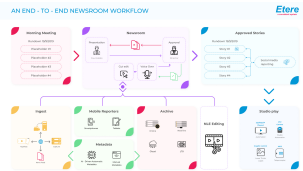

NEWSROOM COMPUTER SYSTEM (NRCS)

Etere manages the Newsroom Computer System (NRCS), including scheduling, ingest, graphics management, and workflow for the newsroom of all sizes, including small, mid-size, and enterprise level.

NRCS Newsroom flowchart

Media Asset Management

Etere Studio Player

Etere Ingest diagram

Expand your Content Delivery and Distribution with a Reliable Solution
 With Etere newsroom solutions, you can meet fast-paced operations demands with a system that has been trusted for its reliable and consistent delivery since 1987. Etere supports critical operations with its suite of automated solutions that encourage collaboration across departments, optimize the value of your media assets, improve workflow efficiency and manage an end-to-end process seamlessly.

Nunzio Newsroom
 Nunzio is the newsroom management component of the Etere Ecosystem. This approach significantly improves coordinated multi-media planning and collaboration across production units such as radio, TV, or web departments, editorial-driven workflow, and metadata management. Nunzio is a highly-flexible and cost-effective solution with fully empowered Newsroom Computer System (NRCS) capabilities. It can manage the entire tapeless workflow of a Newsroom Computer System (NRCS) environment, starting from planning news stories (virtual assets) to controlling on-air playback.

Etere Ingest
 Etere Ingest is a versatile and powerful software to significantly improve the ingest process of any broadcasting and media company. Etere Ingest can capture in real-time SD/HD media from virtually any video source, broadcast stream, FTP, and IP stream. Etere Ingest is an all-in-one package that enables you to capture media from all common feeds into cloud storage and apply to it any required workflow.