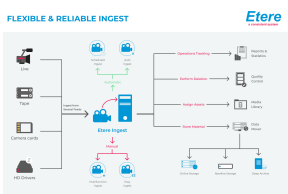

NEWSROOM COMPUTER SYSTEM (NRCS)

Etere manages the Newsroom Computer System (NRCS), including scheduling, ingest, graphics management, and workflow for the newsroom of all sizes, including small, mid-size, and enterprise level.

NRCS Newsroom flowchart

Media Asset Management

Etere Studio Player

Etere Ingest diagram

Expand your Content Delivery and Distribution with a Reliable Solution
 With Etere newsroom solutions, you can meet fast-paced operations demands with a system that has been trusted for its reliable and consistent delivery since 1987. Etere supports critical operations with its suite of automated solutions that encourage collaboration across departments, optimize the value of your media assets, improve workflow efficiency and manage an end-to-end process seamlessly.

Nunzio Newsroom
 Nunzio is the newsroom management component of the Etere Ecosystem. This approach significantly improves coordinated multi-media planning and collaboration across production units such as radio, TV, or web departments, editorial-driven workflow, and metadata management. Nunzio is a highly-flexible and cost-effective solution with fully empowered Newsroom Computer System (NRCS) capabilities. It can manage the entire tapeless workflow of a Newsroom Computer System (NRCS) environment, starting from planning news stories (virtual assets) to controlling on-air playback.

Etere Ingest
 Etere Ingest is a versatile and powerful software to significantly improve the ingest process of any broadcasting and media company. Etere Ingest can capture in real-time SD/HD media from virtually any video source, broadcast stream, FTP, and IP stream. Etere Ingest is an all-in-one package that enables you to capture media from all common feeds into cloud storage and apply to it any required workflow.