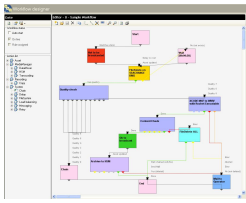

WORKFLOW

it allows setting broadcasting management rules but also because it expresses how modules interact to perform the broadcasting process, making it easy for the operator to understand how the system works. It establishes a simple, fully personalized, reliable way to create or modify distinct broadcasting procedures.

Etere Tapeless Reception

Etere Tapeless Reception manages all your digital content from external sources such as production companies, advertising agencies, etc. Etere Tapeless Reception allows you to implement a web service-based portal framework for remote content reception, where digital files and metadata can be received under a fully monitored system integrated with post-delivery workflows. It allows the integration of NLE systems and other file-based sources within the station's archive; this web-based solution is cemented on the latest streaming technologies for video distribution.

Etere Resource Management

Etere Resources Management is the solution that manages all broadcast-related activities. It is an all-in-one framework that is powerful and user-friendly enough to help media companies to be more efficient and profitable, designing new optimized structures when required.