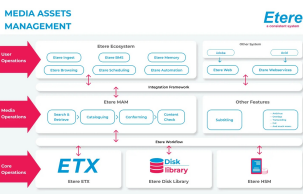

Media Asset Management