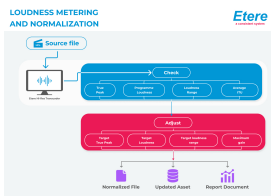

Etere T-Workflow
 Etere T-Workflow is an essential part of the broadcasting process not only because

WORKFLOW

it allows setting broadcasting management rules but also because it expresses how modules interact to perform the broadcasting process, making it easy for the operator to understand how the system works. It establishes a simple, fully personalized, reliable way to create or modify distinct broadcasting procedures.

Etere Tapeless Reception

Etere Tapeless Reception manages all your digital content from external sources such as production companies, advertising agencies, etc. Etere Tapeless Reception allows you to implement a web service-based portal framework for remote content reception, where digital files and metadata can be received under a fully monitored system integrated with post-delivery workflows. It allows the integration of NLE systems and other file-based sources within the station's archive; this web-based solution is cemented on the latest streaming technologies for video distribution.

Resource Management

Etere Data Mover

Etere Data Mover manages digital content transfer, copy, and movement from one level to another based on customizable workflow rules.

Etere HSM

Etere HSM manages all archives in a single integrated environment, supporting proprietary and industry file systems, including Linear Tape-Open (LTO) storage, Sony Optical Disc Archive (ODA) storage, Disk Archive, Object Storage, and Cloud Storage. A single interface provides all information on archives located on-site and across multiple geographic locations.