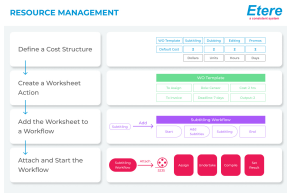

Resource Management

Etere Data Mover

Etere Data Mover manages digital content transfer, copy, and movement from one level to another based on customizable workflow rules.

Etere HSM

Etere HSM manages all archives in a single integrated environment, supporting proprietary and industry file systems, including Linear Tape-Open (LTO) storage, Sony Optical Disc Archive (ODA) storage, Disk Archive, Object Storage, and Cloud Storage. A single interface provides all information on archives located on-site and across multiple geographic locations.