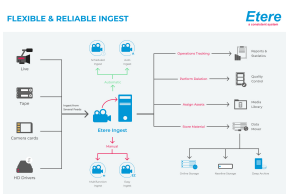

#### Etere Workflow

Etere Workflow empowers TVD (Momo) with full control to customize their systems, operations sequence and insertion of new operations easily from a single interface. Etere offers an integrated solution that respects and complements the underlying broadcasting system, optimizes systems management, reduces operating costs and facilitates overall process management.

#### Etere Ingest

Etere Ingest is a powerful all-in-one package that is able to capture media from all

Etere Workflow

Etere Ingest

Etere Automation

Memory Diagram

ETERE MASTER CONTROL

common feeds into a cloud storage and adapt it to any required workflow. It is able to capture in real-time SD/HD media from virtually any video source, broadcast stream, FTP and IP stream. It is designed to improve the ingest process of any broadcasting and media company.

**Etere SNMP Console**

Etere SNMP console is an integrated management console, based on a distributed architecture that allows different modules to run on different workstations interconnected by a network and integrated with the devices used by broadcast stations, all these components work as a single system, thus ensuring optimal performance across the entire eco-system. One of the key features of Etere SNMP console is its unified console combined with graphical warnings, acoustic alarms, email messages and even SMS notifications, enabling operators to monitor devices, modules and connections from a single interface. Operators are also informed of any detection of issues, location and resolutions for failures occurring anywhere within the network. With Etere SNMP console, monitoring devices performance is easy, convenient and reliable.