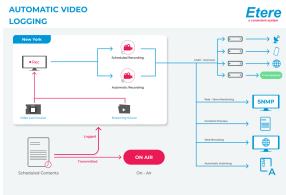

#### Etere Workflow

Etere Workflow empowers TVD (Momo) with full control to customize their systems, operations sequence and insertion of new operations easily from a single interface. Etere offers an integrated solution that respects and complements the underlying broadcasting system, optimizes systems management, reduces operating costs and facilitates overall process management.

#### Etere Ingest

Etere Ingest is a powerful all-in-one package that is able to capture media from all

Etere Workflow

Etere Ingest

Etere Automation

Memory Diagram

ETERE MASTER CONTROL

common feeds into a cloud storage and adapt it to any required workflow. It is able to capture in real-time SD/HD media from virtually any video source, broadcast stream, FTP and IP stream. It is designed to improve the ingest process of any broadcasting and media company.

**Etere SNMP Console**

Etere SNMP console is an integrated management console, based on a distributed architecture that allows different modules to run on different workstations interconnected by a network and integrated with the devices used by broadcast stations, all these components work as a single system, thus ensuring optimal performance across the entire eco-system. One of the key features of Etere SNMP console is its unified console combined with graphical warnings, acoustic alarms, email messages and even SMS notifications, enabling operators to monitor devices, modules and connections from a single interface. Operators are also informed of any detection of issues, location and resolutions for failures occurring anywhere within the network. With Etere SNMP console, monitoring devices performance is easy, convenient and reliable.