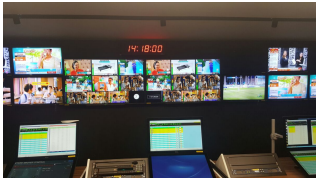

TVD (Momo) Selects Etere

TVD (Momo), a joint venture between Thailand's TV Direct Public Company Limited (TVD) and Taiwan's Momo gallery, has chosen Etere enterprise MERP system.

TVD Momo