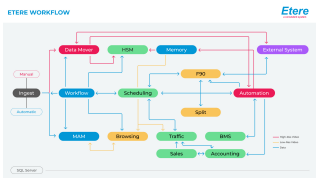

#### Etere Executive Scheduling

Etere Scheduling is a comprehensive planning solution that boosts the efficiency of your long and short-term playlists with strategic editing controls, segmentation and preparation of the schedule grid in advance.

#### Etere Workflow

Etere Workflow empowers TVD (Momo) with full control to customize their systems, operations sequence and insertion of new operations easily from a single interface. Etere offers an integrated solution that respects and complements the underlying broadcasting system, optimizes systems management, reduces operating costs and facilitates overall process management.

#### Etere Ingest

Etere Ingest is a powerful all-in-one package that is able to capture media from all

Etere Workflow

Etere Ingest

Etere Automation

Memory Diagram

ETERE MASTER CONTROL

common feeds into a cloud storage and adapt it to any required workflow. It is able to capture in real-time SD/HD media from virtually any video source, broadcast stream, FTP and IP stream. It is designed to improve the ingest process of any broadcasting and media company.