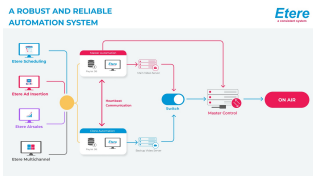

#### Etere Workflow

Etere Workflow empowers TVD (Momo) with full control to customize their systems, operations sequence and insertion of new operations easily from a single interface. Etere offers an integrated solution that respects and complements the underlying broadcasting system, optimizes systems management, reduces operating costs and facilitates overall process management.

#### Etere Ingest

Etere Ingest is a powerful all-in-one package that is able to capture media from all

Etere Workflow

Etere Ingest

Etere Automation

Memory Diagram

ETERE MASTER CONTROL

common feeds into a cloud storage and adapt it to any required workflow. It is able to capture in real-time SD/HD media from virtually any video source, broadcast stream, FTP and IP stream. It is designed to improve the ingest process of any broadcasting and media company.

**Etere SNMP Console**

Etere SNMP console is an integrated management console, based on a distributed architecture that allows different modules to run on different workstations interconnected by a network and integrated with the devices used by broadcast stations, all these components work as a single system, thus ensuring optimal performance across the entire eco-system. One of the key features of Etere SNMP console is its unified console combined with graphical warnings, acoustic alarms, email messages and even SMS notifications, enabling operators to monitor devices, modules and connections from a single interface. Operators are also informed of any detection of issues, location and resolutions for failures occurring anywhere within the network. With Etere SNMP console, monitoring devices performance is easy, convenient and reliable.