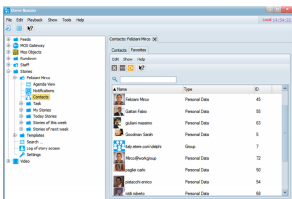

Nunzio Newsroom Chat