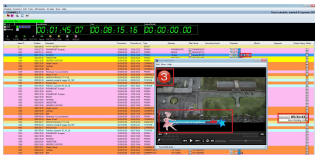

Proxy with logo