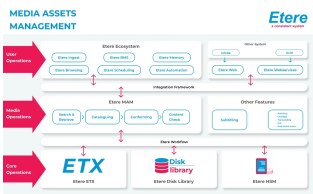

Media Asset Management