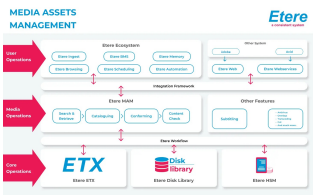

## ETERE BUDGET PACKAGES

Etere introduces Budget Packages, a specially curated selection of all-in-one packages that provides you with all the software tools you need for an effective management of regional TV stations and small-scale broadcast operations.

### Etere Budget Packages:

- Etere Budget Newsroom Package
- Etere Budget Media Asset Management(MAM) Package
- Etere Budget Automation Package
- Etere Budget Automation with DiskLibrary Package

Media Asset Management