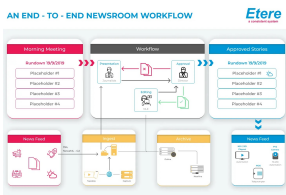

## ETERE BUDGET PACKAGES

Etere introduces Budget Packages, a specially curated selection of all-in-one packages that provides you with all the software tools you need for an effective management of regional TV stations and small-scale broadcast operations.

### Key Benefits:

- Etere Budget packages provide more features and better innovation than the standard budget solution in the market
- Customers can choose to update to the standard package and a full refund of the Budget Package price will be given
- Backed by Etere's renowned expertise, reliability and innovation
- A single package price for a complete system, ideal option for entry-level/regional/budget operations
- All packages allows to use SD or HD resolution only.