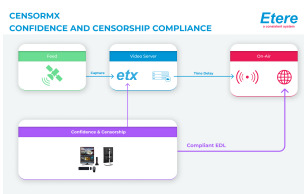

Etere logo

Telekom Malaysia

Telekom Malaysia

CensorMX Diagram

Etere, one of the most established broadcast and media solutions provider with more than 20 years of experience globally, has announced that Telekom Malaysia, Malaysia's top convergence communication service provider choose to upgrade 14 channels to **Etere CensorMX**, a high-performance and cost-effective IT-based censorship solution that is capable of dynamic edits including live censorship and time delay. CensorMX is a fully digital solution that is not only a powerful editing suite with all the essential transition effects for video and audio, but it also incorporates a media library with a centralized database that allows Telekom Malaysia to store and manage an inventory of video clips that can be used to replace any footage quickly even just before broadcast, a feature that is essential for time-critical live censorship. CensorMX features a one-click access to perform censorship edits including mute, block and replacement of sensitive footages.

CensorMX provides a superior user experience with a dual-monitor design that enables HiRes preview alongside a second monitor that displays the full controls of CensorMX. Without switching screens, operators are able to simultaneously perform and preview a host of functionalities including set mark-in, set mark-out, play/pause, enabling a very fast and accurate live censorship operation.