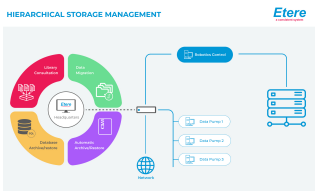

HSM Diagram