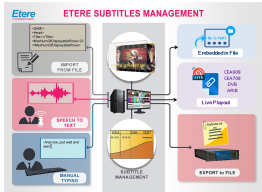

# CLOSED CAPTIONS AND SUBTITLE MANAGEMENT

Etere is the ultimate closed captions software that brings your content to the worldwide audience. Etere simplifies closed caption production and delivery in any workflow.

### A Complete Solution for all your Closed/Open Caption Requirements

Etere manages all your closed caption and subtitling requirements from live playout to production and post-production, providing the best returns for your investment. Etere provides all the format compatibility you need in a single licence, including CEA 708, CEA 608, DVB and ARIB closed captioning. It is one of the most advanced closed caption solutions available on the market with cutting edge features including web preview and Google Speech-to-text for up to 120 languages/variants. It is also extremely fast, closed captions can be inserted or edited just before broadcast. With Etere, you are empowered with a complete solution that provides all the tools you need to prepare, control, embed, manage, verify and deliver closed and open caption.