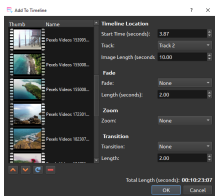

video editor

Professionally edit videos, advertisements, news clips and more with **Etere Video Editor**. Part of the **Etere Media Asset Management** solution, users can now edit and enhance files that are stored in their MAM database. **Etere Video Editor** provides users with a full suite of editorial tools to edit videos, create animated titles and effects, and refine audio, in a fully integrated software.

As part of the **Etere Media Asset Management (MAM)** system, **Etere Video Editor** is directly connected to the **Etere MAM** database, allowing users to easily modify media items already stored in the database. The connection also streamlines the import and export process into the **Etere Video Editor** for a more efficient operation. The integration into the **HSM system** ensures that all files are safely archived, ensuring that no media is accidentally lost in the editing process.

Integrated with Nunzio Newsroom, users can quickly add and prepare their clips and videos when all their files are connected in the system, perfect for a fast paced environment where quick additions and edits are needed. Save and edit old and new projects directly from the database, and insert graphics, text, and effects as needed.

The user friendly **Etere Video Editor** ensures that even beginners will be able to use this software to streamline their workflow by providing a quick editing and export process. Offering a wide range of editing tools such as fully customisable transitions and effects, as well as in-depth direct audio editing that allows users to edit audio tracks, **Etere Video Editor** is a versatile software tool for all media and entertainment workflows.