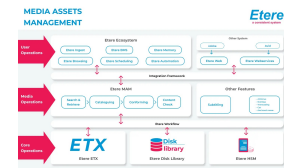

Integrated with Media Asset Management and HSM

Etere Video Editor is directly linked to the **Etere Media Asset Management (MAM) system**, streamlining your production process as not only can you save projects to the **MAM** database, you can edit the media and objects stored in your **MAM** database, and your work will be safely archived by the **Etere HSM Archive**.