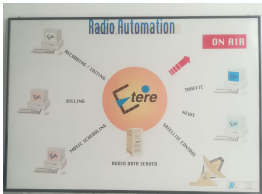

Etere at IBC 2000

At IBC 2000 Etere presents its TV and Radio Automations alongside its solutions that provide control over Doremi Videoserver, Elca video router, and sony VTR.

ibc 2000

Customisable solutions that meet the user's needs, streamline your workflow with Etere. Known for its reliable and effective solutions, Etere is presenting its Radio and TV Automation solutions, as well as its control over current industry hardware such as the Doremi Video server, Elca Video Router and the Sony VTR. Approach us to learn more about the Etere solution.

etere panel

The **Etere Radio Automation** is able to maximise your workflow by centralising all necessary actions in a workflow lifecycle in one system. Record and edit your audio, schedule your music, keep track of the billing and audience traffic with the Etere Radio Automation. Integrated with an audio data server, users can store and retrieve their audio safely. The Etere Radio Automation is satellite accessible, allowing off location stations to retrieve and broadcast information.

etere panel

The **Etere TV Automation** allows users full control over the broadcast control room and seamlessly prepares content for broadcast. Able to control VI, Profile, LDR 110, RD72-RD73-RD74, and VTR, the automation can be operable in any control room. With access to the video cart and digital card, users can retrieve content easily. The satellite connection allows for off location stations to retrieve information and broadcast their content easily. The entire automation can be controlled via remote, streamlining the broadcasting process.