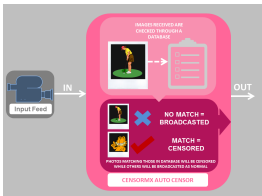

EA2231 Etere CensorMX Picture Auto Censor

Reduce human error and save resources by automatically censoring live feeds with the responsive, reliable, and accurate Picture Auto Censor.

censorMX picture auto
censor

Etere CensorMX Picture Auto Censor is a powerful and reliable Live Censorship and Time Delay platform that automatically censors live feeds.

Etere CensorMX Picture Auto Censor receives the live feed which is immediately checked against the database of pictures to censor. The Auto Censor then picks up any similar or matching photos within the live feed and censors them before broadcast. Images that are not in the database will be broadcasted as per normal.

Users can update the database as need be with any types of photos and items they need censored. The database can be updated at any time and the changes will be reflected immediately. The specifications of the censorship are as per industry and regional standards.

CENSORMX

For more information, please write in to info@etere.com.

CensorMX

Key Features

- Simultaneous and multiple mosaic and blur effect
- Configurable fade/wipe transition controls
- Multiple points for blur/mosaic insertion with intensity adjustments