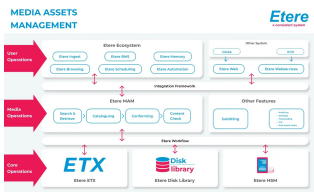

Etere MAM integrated with Transtel

Etere announces the improved compatibility of the Etere MAM system that can work in tandem with Transtel's newsroom automation.

Media Asset Management diagram

Transtel

Etere introduces a collaboration with Newsroom Systems software company, Transtel. This collaboration allows for full integration of Etere's highly acclaimed **Media Asset Management (MAM)** solution with the Transtel newsroom systems.

This improved integration allows users to be able to access their files through their Transtel newsroom interface. The files, saved to the user's MAM database, are able to be easily retrieved through Transtel's systems without the need for import or export of files. This streamlines the newsroom processes by reducing the time required to extract and edit a file, making it crucial for a busy newsroom setting. All information saved into the MAM database is able to be accessed from all aspects of the Transtel newsroom, and is able to be imported into the teleprompter or the story files. The quick movement of information and direct export into the MAM database makes this a convenient feature for a fast paced broadcasting environment.

This integration provides users with a cost effective and convenient method of linking their systems into one streamlined workflow process, without compromising on time or quality. This integration is fully scalable, allowing the user to expand its systems with no detriment to the system's operability.