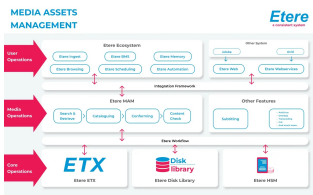

Media Asset Management diagram