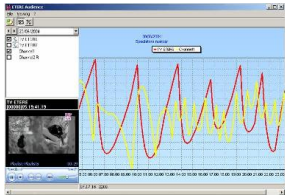

Nation TV uses Etere Memory to control the post on-air of its four channels (Nation Channel, Mango TV, ASEAN TV, Crime Watch Channel).

Nation channel

Etere Memory is the solution for logging all the video channels of Nation TV since it is able to record all programs transmitted by the station and thus keep track of everything that has run within custom time slots.

The broadcast programming of Nation TV is recorded by Etere Memory in a space-saving low resolution format in low resolution format (WMV for television and WMA for radio stations) providing further capabilities to search and review programs recorded on specific dates and times. Additionally, operators are enabled to record and view clips at the same time with only a few seconds delay.