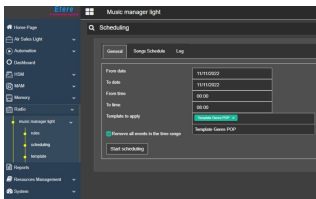

Radio Music Scheduling