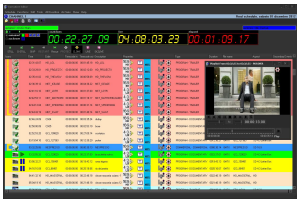

Video on Executive Editor

Etere Executive Scheduling is the complete planning solution that significantly boosts the efficiency of your short and long-term playlists. Etere Scheduling is part of Etere Ecosystem, the integrated enterprise framework that makes planned schedules aware of licensed content, contractual commercials, missing material, imported material, and regional ad insertions.

Etere logo

Key Features

- Import/export capabilities
- Primary and secondary events
- Automation controls and last-minute amendments
- Confidence reports and Delta analysis
- Media preview and Loudness control
- Commercial management and Audience calculation

Executive Editor with Browsing

Scheduling Secondary Events