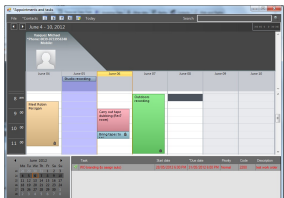

Etere MAM Agenda

The Agenda for Tasks, Appointments and Approvals

Etere features a central job repository that allows you to manage previews, approvals, asset data management, subtitling, ingesting, and dubbing easily. Creating tasks and approving them can also be automated and customized via workflows.

High-Resolution Player

Etere has an integrated Hi-Res player that lets you preview videos after running a quality control report. From the same interface, you can monitor and trim files immediately after the ingest, preview and scheduling of files before broadcast. You can also check audio tracks, and verify the aspect ratio of files without switching screens.