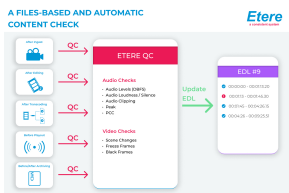

Etere Fast QC

Content is King

Content is growing at an exponential rate as demand for content continues to be on the rise. The competition for viewers results in a need for more efficient, open, and adaptable software tools to meet the global demand for content. Media organizations consistently release new multimedia content to increase and maintain viewership. To be prepared for evolving needs in the industry, strategic decisions about how video is produced, managed, and distributed are essential considerations for any media organization. Having suitable software tools is no longer simply a "good-to-have."

Furthermore, with the increased demand for multimedia content and streaming services, software plays an even more vital role in meeting the evolving needs of audiences globally. Changes are necessary to manage video production, organization, and distribution effectively. An effective MAM must also be able to repurpose older content from OTT providers. Therefore, strategic Media Asset Management is essential to stay relevant in the industry.

AI Tools to Streamline Tasks and Workflows

Etere's automation and artificial intelligence provide teams with the software tools to execute tasks more efficiently and shorten the delivery to market time. Businesses can incorporate user-defined rules to determine how to streamline operations and complete tasks more accurately.

Before we begin, our engineering team will analyze the scope of your operation and start to design the workflow for your system. The team will consider the delivery channels your media assets need to be delivered to.

At the fundamental level, automation streamlines operations by replacing manual and repetitive tasks. In addition, Etere allows you to customize workflows to meet your system's needs—automation and artificial intelligence result in more cost savings, better accuracy, and higher efficiency.

For example, Etere workflows can run automated quality control checks after ingestion to ensure files are error-free before they are delivered to their destination. Furthermore, if file formats need to be changed, an automated workflow can be created to run the transcoding workflow to put the file in a suitable format before distribution.

Web and PC Interfaces

Etere features web and PC interfaces that connect teams and empower media professionals to drive their workflows no matter where they are. All that is needed is an internet connection and a PC. With a secured login, you can access real-time content search, retrieval, browsing, and content editing on the web interface.

A Collaborative Team