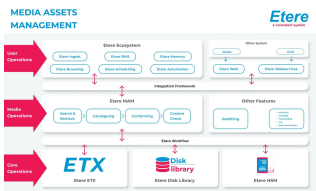

Media Asset Management