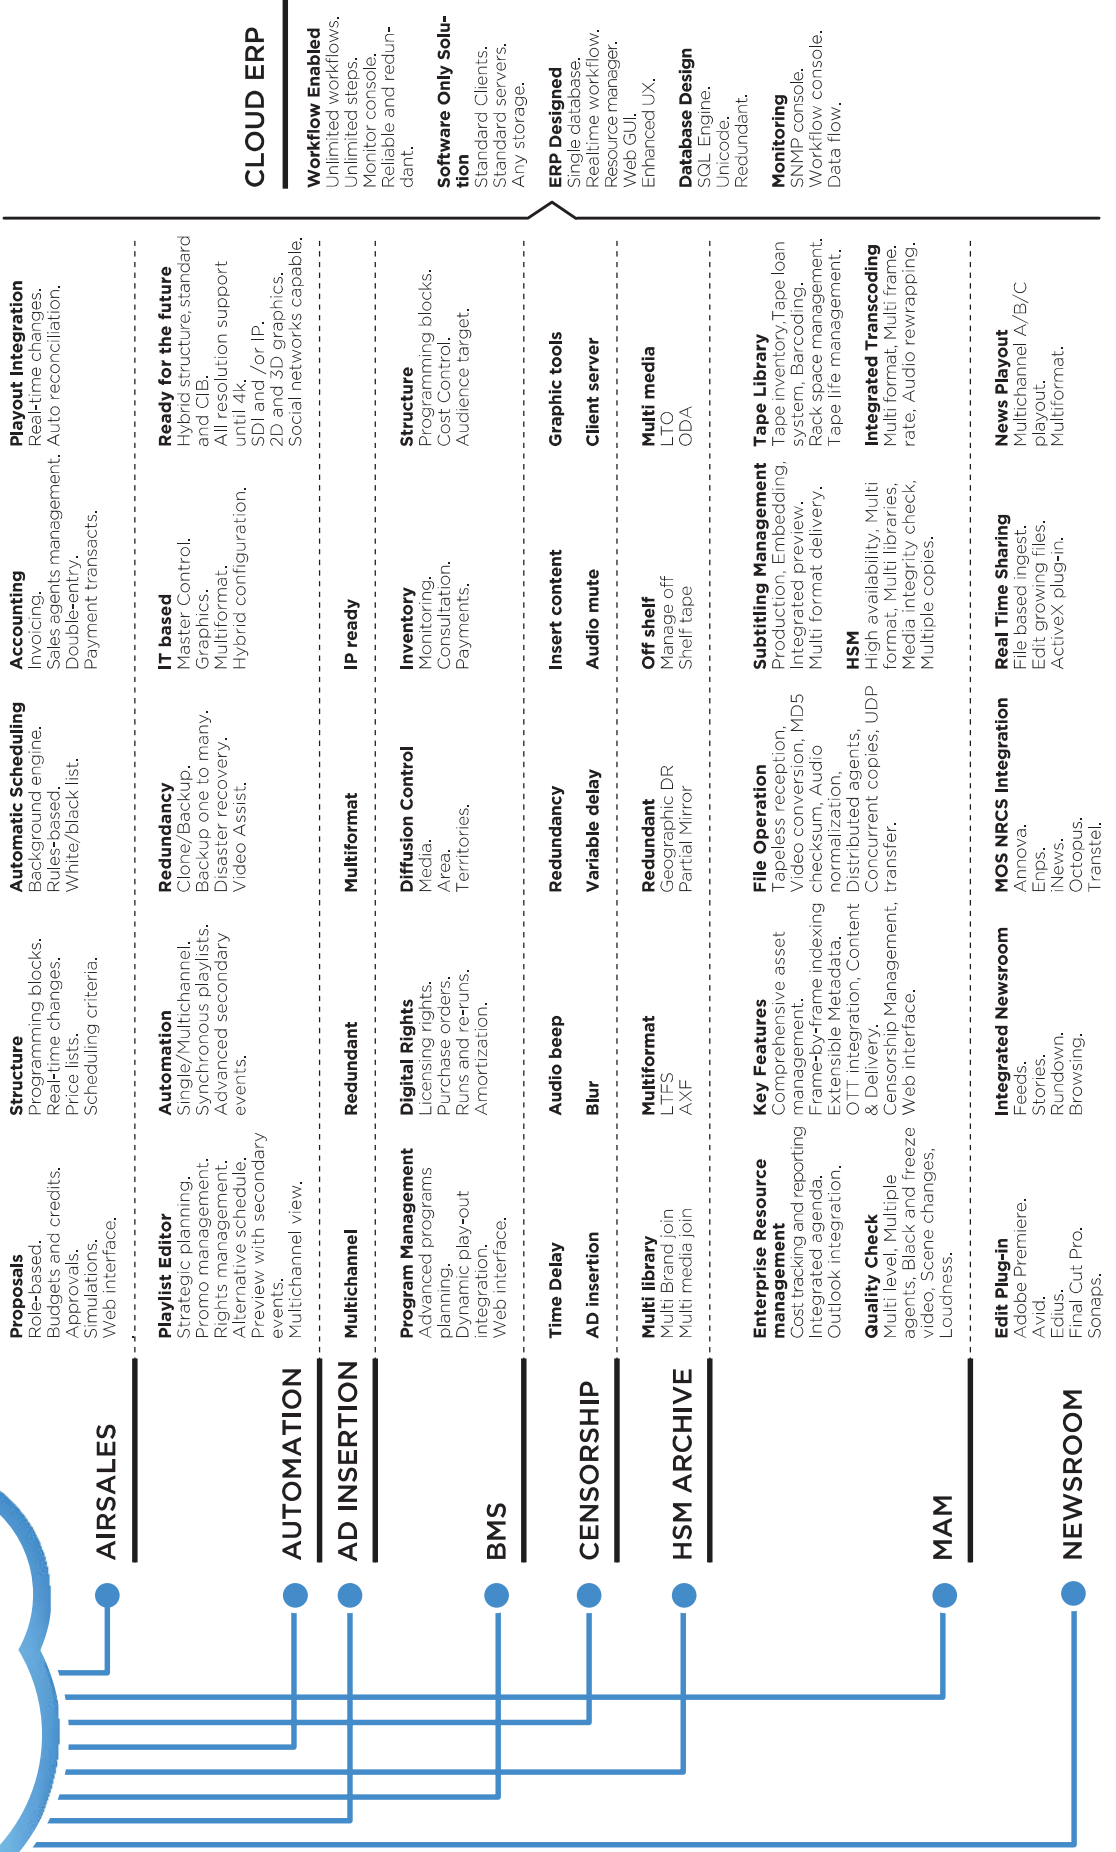

Etere Cloud MERP

AIRSALES

Proposals
Role-based.
Budgets and credits.
Approvals.
Simulations.
Web interface.

Structure
Programming blocks.
Real-time changes.
Price lists.
Scheduling criteria.

Automatic Scheduling
Background engine.
Rules-based.
White/black list.

Accounting
Invoicing.
Sales agents management.
Double-entry.
Payment transcripts.

Playout Integration
Real-time changes.
Auto reconciliation.

PLAYLIST EDITOR

Strategic planning.
Promo management.
Rights management.
Alternative schedule.
Preview with secondary events.
Multichannel view.

Automation
Single/Multichannel.
Synchronous playlists.
Advanced secondary events.
Video Assist.

IT based
Master Control.
Graphics.
Multiformat.
Hybrid configuration.

Ready for the future
Hybrid structure, standard and CIB.
All resolution support until 4k.
SDI and /or IP.
2D and 3D graphics.
Social networks capable.

AUTOMATION

AD INSERTION

Program Management
Advanced programs planning.
Dynamic play-out integration.
Web interface.

Digital Rights
Licensing rights.
Purchase orders.
Runs and re-runs.
Amortization.

Diffusion Control
Media.
Area.
Territories.

Structure
Programming blocks.
Cost Control.
Audience target.

BMS

CENSORSHIP

HSM ARCHIVE

Multi library
Multi Brand Join
Multi media Join
AXF

Multiformat
LIFS
AXF

Redundant
Geographic DR
Partial Mirror

Multi media
LTO
ODA

Enterprise Resource management
Cost tracking and reporting.
Integrated agenda.
Outlook integration.

File Operation
Tapeless reception,
Video conversion, MD5 checksum, Audio normalization,
Distributed agents,
Concurrent copies, UDP

Subtitling Management
Production, Embedding,
Integrated preview,
Multi format delivery.

Tape Library
Tape inventory, Tape loan system, Barcoding,
Rack space management,
Tape life management.

QUALITY CHECK

Multi level, Multiple agents, Black and freeze video, Scene changes, Loudness.

Integrated Transcoding
Multi format, Multi frame,
Media integrity check,
Rate, Audio rewrapping,
Multiple copies.

EDIT PLUG-IN

Adobe Premiere.
Avid.
Edius.
Final Cut Pro.
Sonaps.

NEWSROOM

CLOUD ERP

Workflow Enabled
Unlimited workflows.
Unlimited steps.
Monitor console.
Reliable and redundant.

Software Only Solution
Standard Clients.
Standard servers.
Any storage.

ERP Designed
Single database.
Realtime workflow.
Resource manager.
Web GUI.
Enhanced UX.

Database Design
SQL Engine.
Unicode.
Redundant.

Monitoring
SNMP console.
Workflow console.
Data flow.