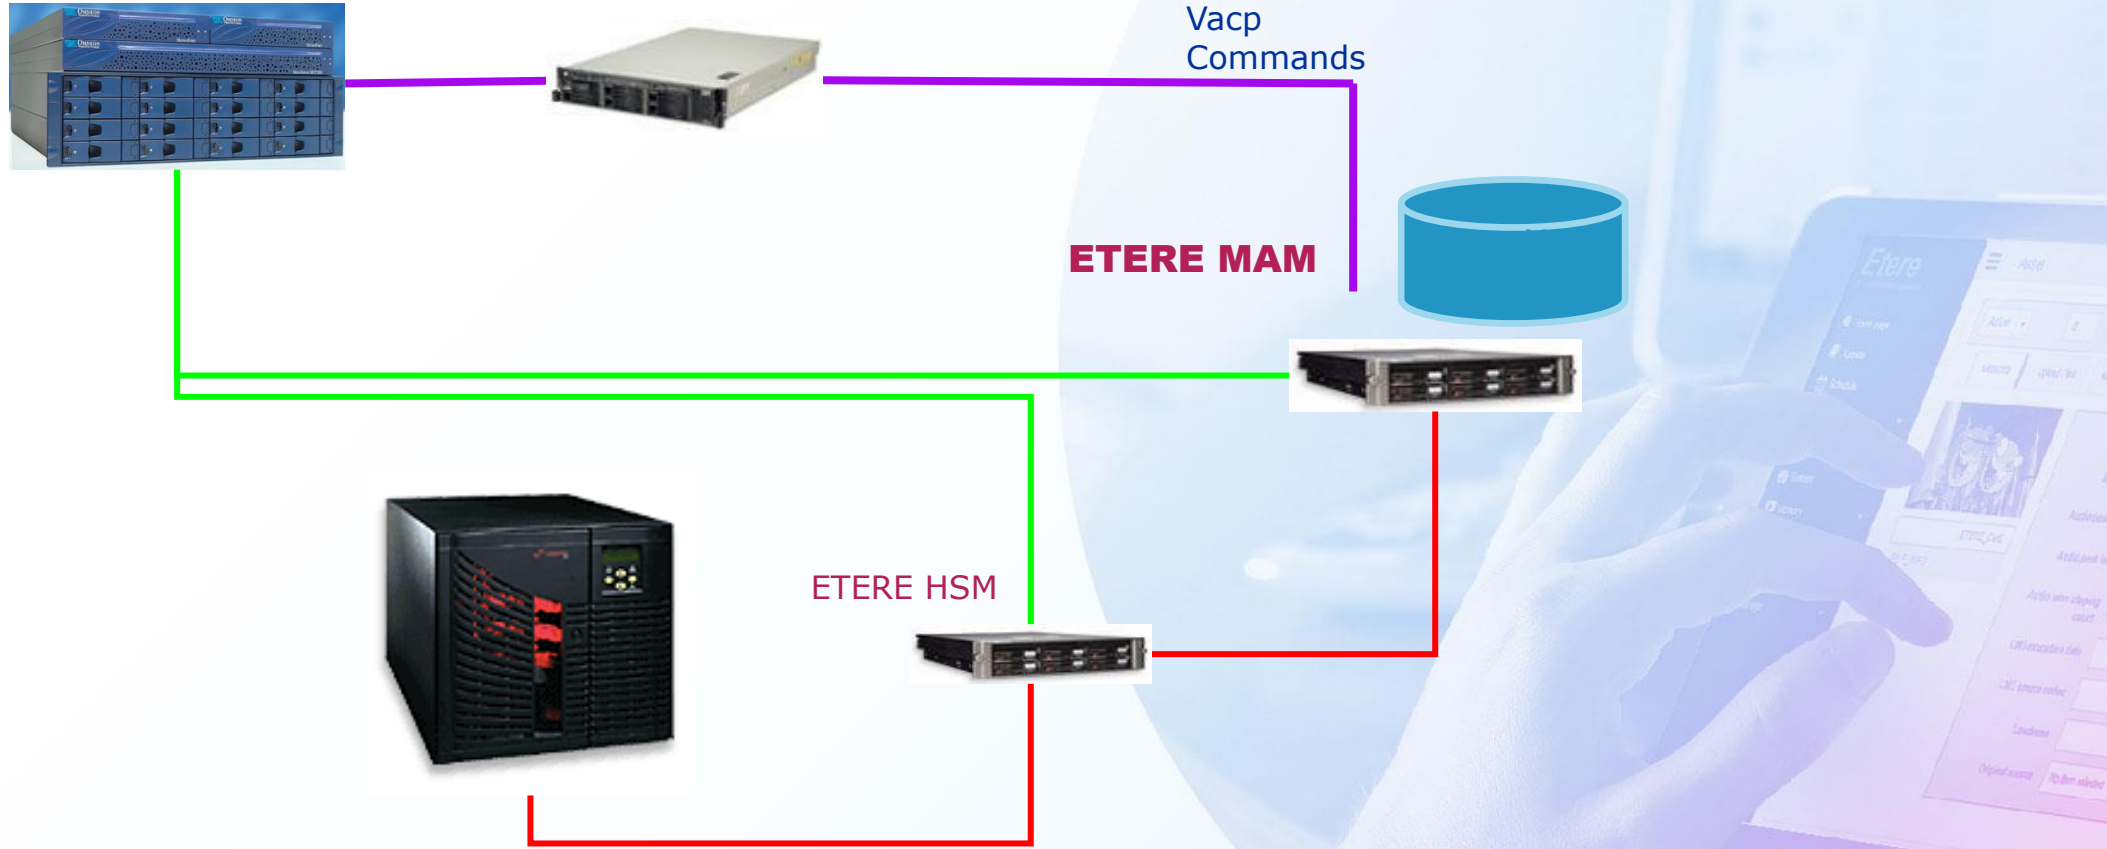

Alien Systems Connections

How to use Etere in a mixed environment

Automation

Harris D Series

DAL

Device controller

Pebble Beach

Device controller

Device controller

Vacp
Commands

ETERE MAM

ETERE HSM

Archive Manager

Masstech Integration

Network

ETERE MAM