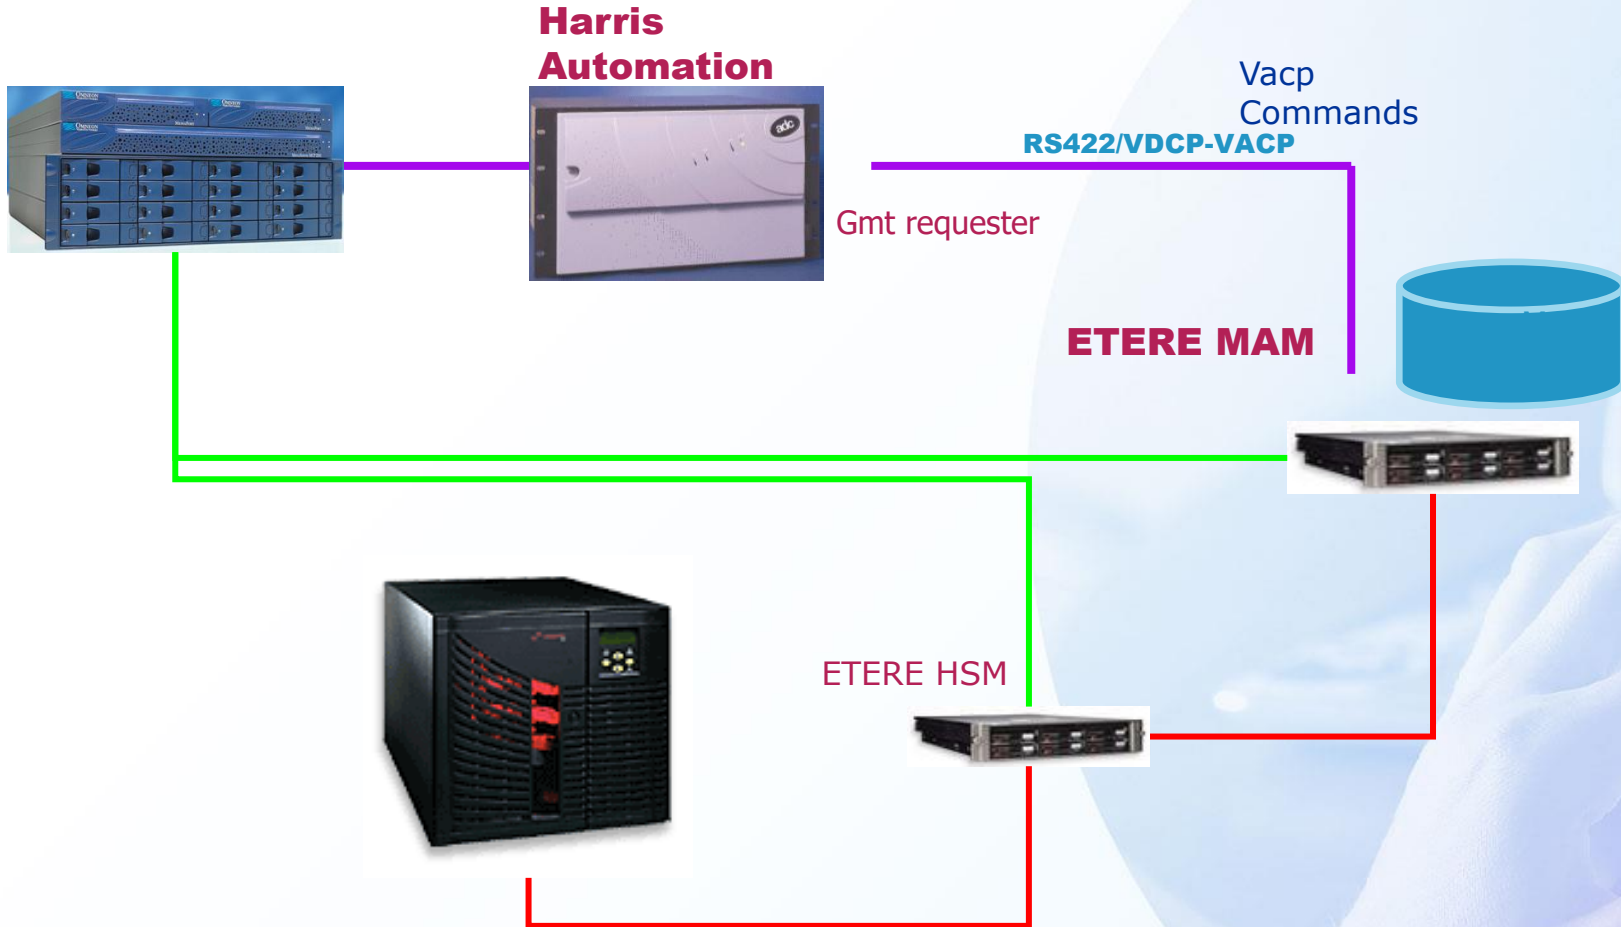

Alien Systems Connections

How to use Etere in a mixed environment

Automation

Harris D Series

DAL

Device controller

Pebble Beach

Device controller

Vapc
Commands

ETERE MAM

ETERE HSM

Nverizon

Device controller

Sundance

Device controller

Aveco

Device controller

Vacp
Commands

ETERE MAM

ETERE HSM

Archive Manager

Masstech Integration

Network

ETERE MAM