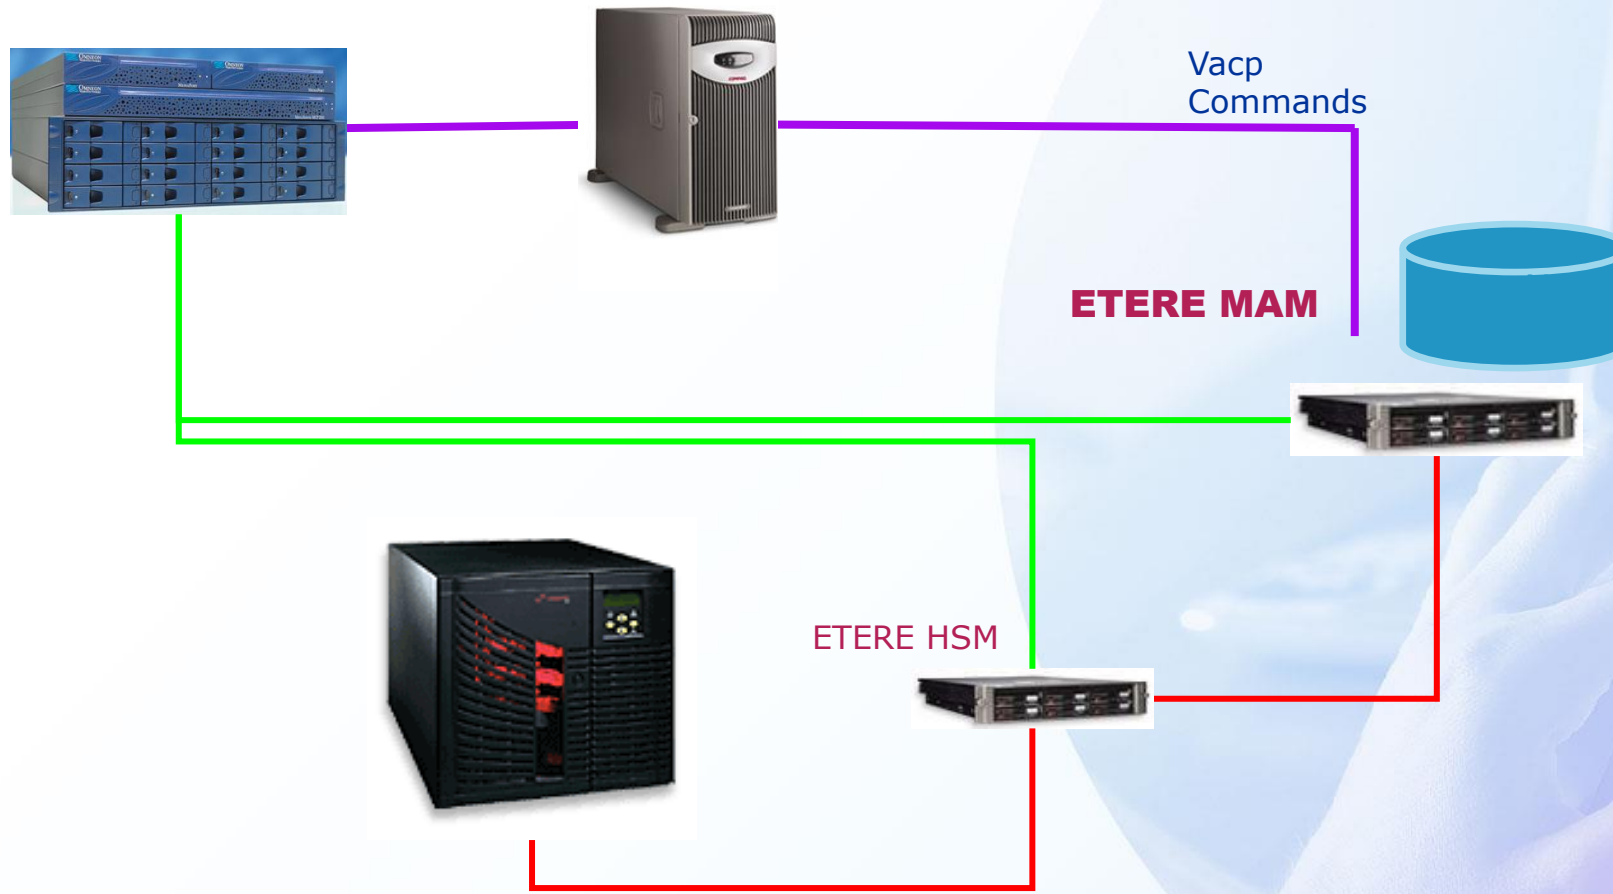

Alien Systems Connections

How to use Etere in a mixed environment

Automation

Harris D Series

DAL

Device controller

Pebble Beach

Device controller

Vapc
Commands

ETERE MAM

ETERE HSM

Nverizon

Device controller

Sundance

Device controller

Aveco

Device controller

Vacp
Commands

ETERE MAM

ETERE HSM

Archive Manager

Masstech Integration

Network

ETERE MAM