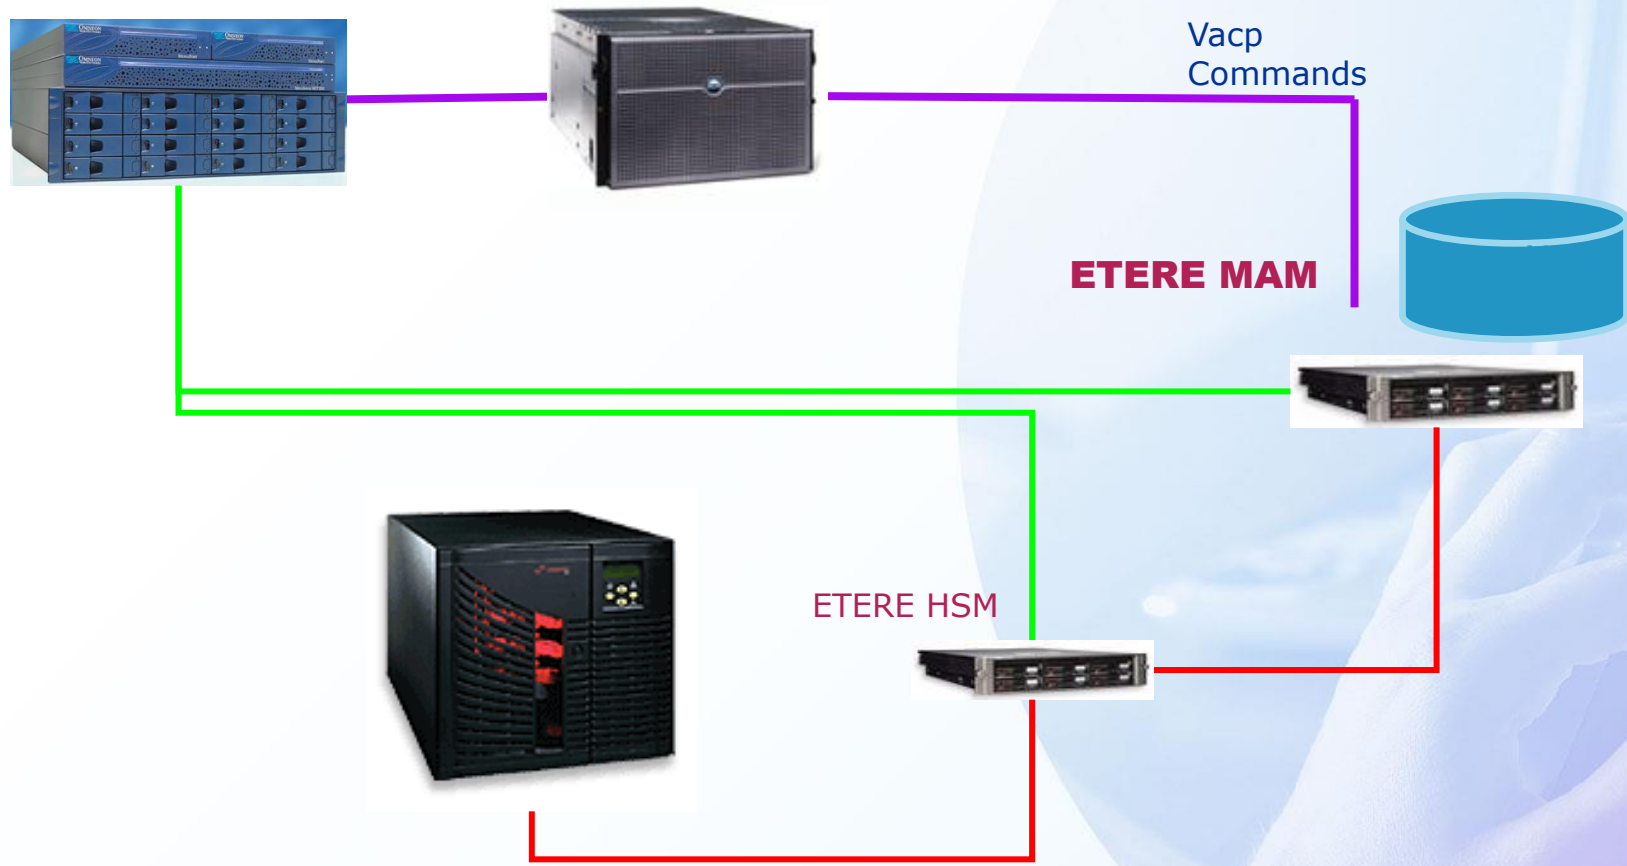

Alien Systems Connections

How to use Etere in a mixed environment

Automation

Harris D Series

DAL

Device controller

Pebble Beach

Device controller

Vapc
Commands

ETERE MAM

ETERE HSM

Nverizon

Device controller

Sundance

Device controller

Aveco

Device controller

Vacp
Commands

ETERE MAM

ETERE HSM

Archive Manager

Masstech Integration

Network

ETERE MAM