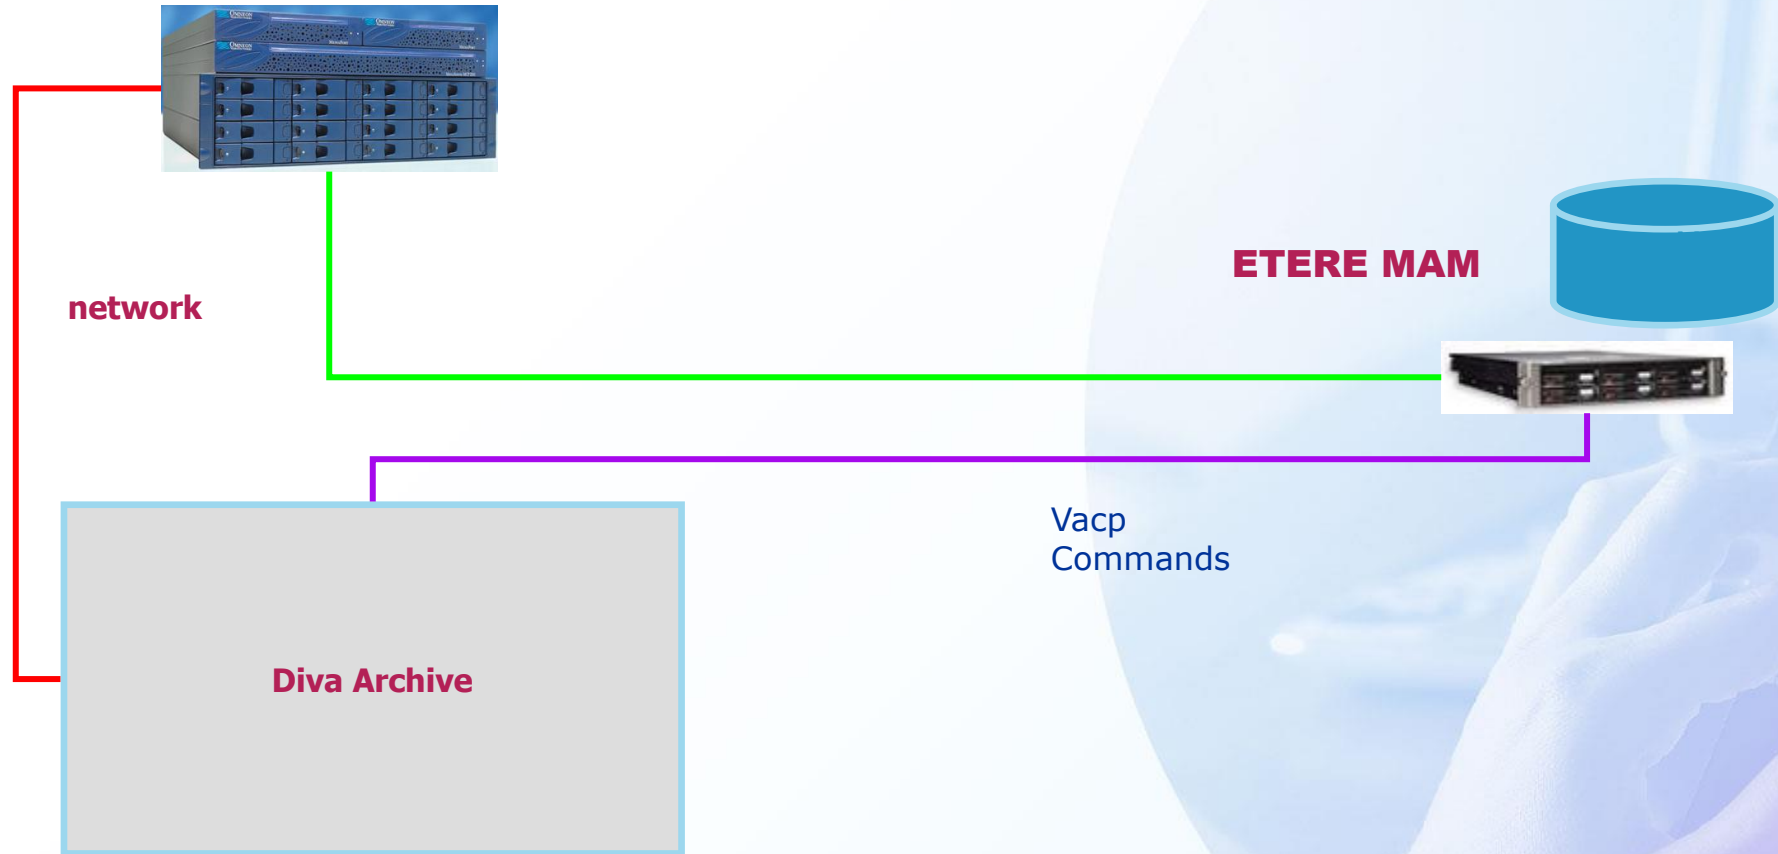

Alien Systems Connections

How to use Etere in a mixed environment

Automation

Harris D Series

DAL

Device controller

Pebble Beach

Device controller

Vapc
Commands

ETERE MAM

ETERE HSM

Nverizon

Device controller

Sundance

Device controller

Aveco

Device controller

Vacp
Commands

ETERE MAM

ETERE HSM

Archive Manager

Masstech Integration

Network

ETERE MAM

Mass Xml
Commands

Masstech Archive

Diva Integration

SGL Integration