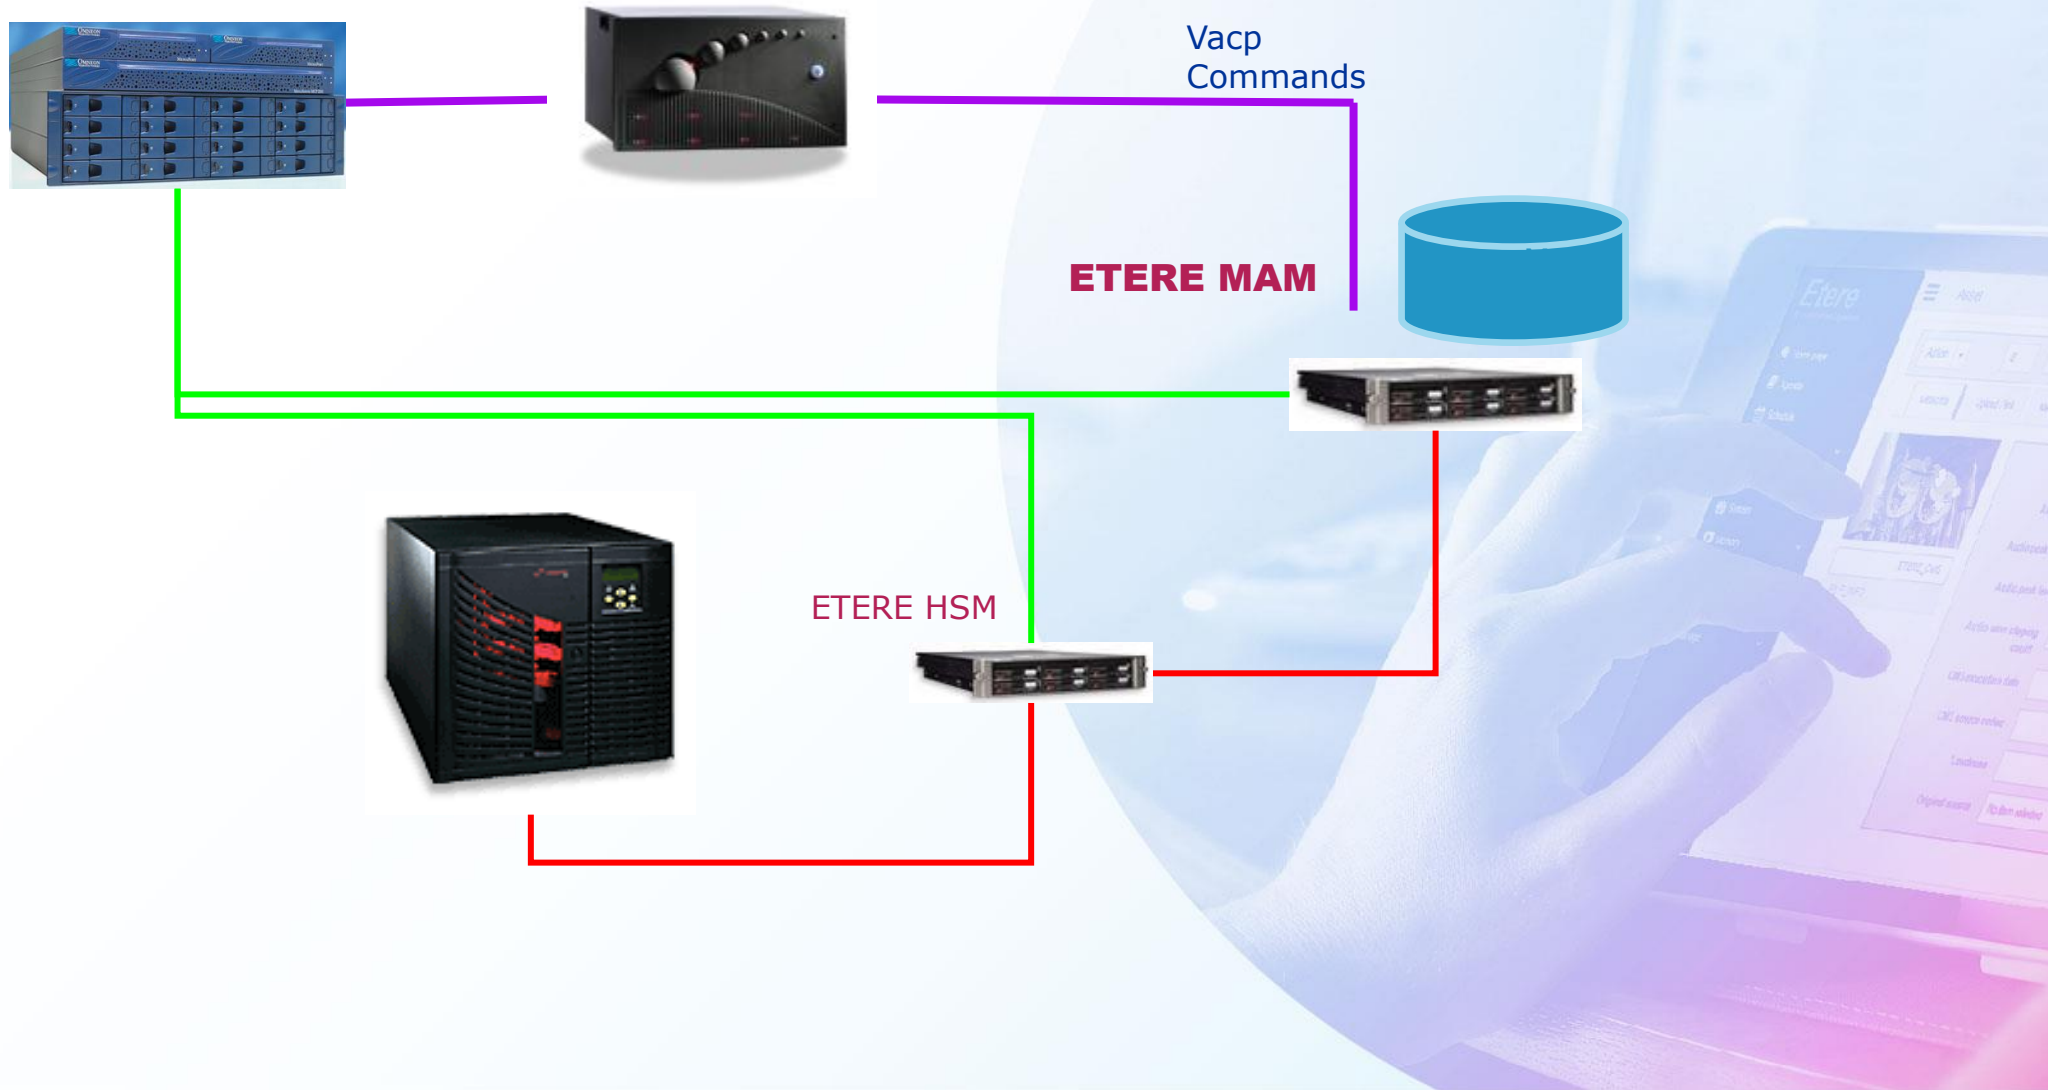

Alien Systems Connections

How to use Etere in a mixed environment

Automation

Harris D Series

DAL

Device controller

Pebble Beach

Device controller

Vapc
Commands

ETERE MAM

ETERE HSM

Nverizon

Device controller

Sundance

Device controller

Aveco

Device controller

Vacp
Commands

ETERE MAM

ETERE HSM

Archive Manager

Masstech Integration

Network

ETERE MAM