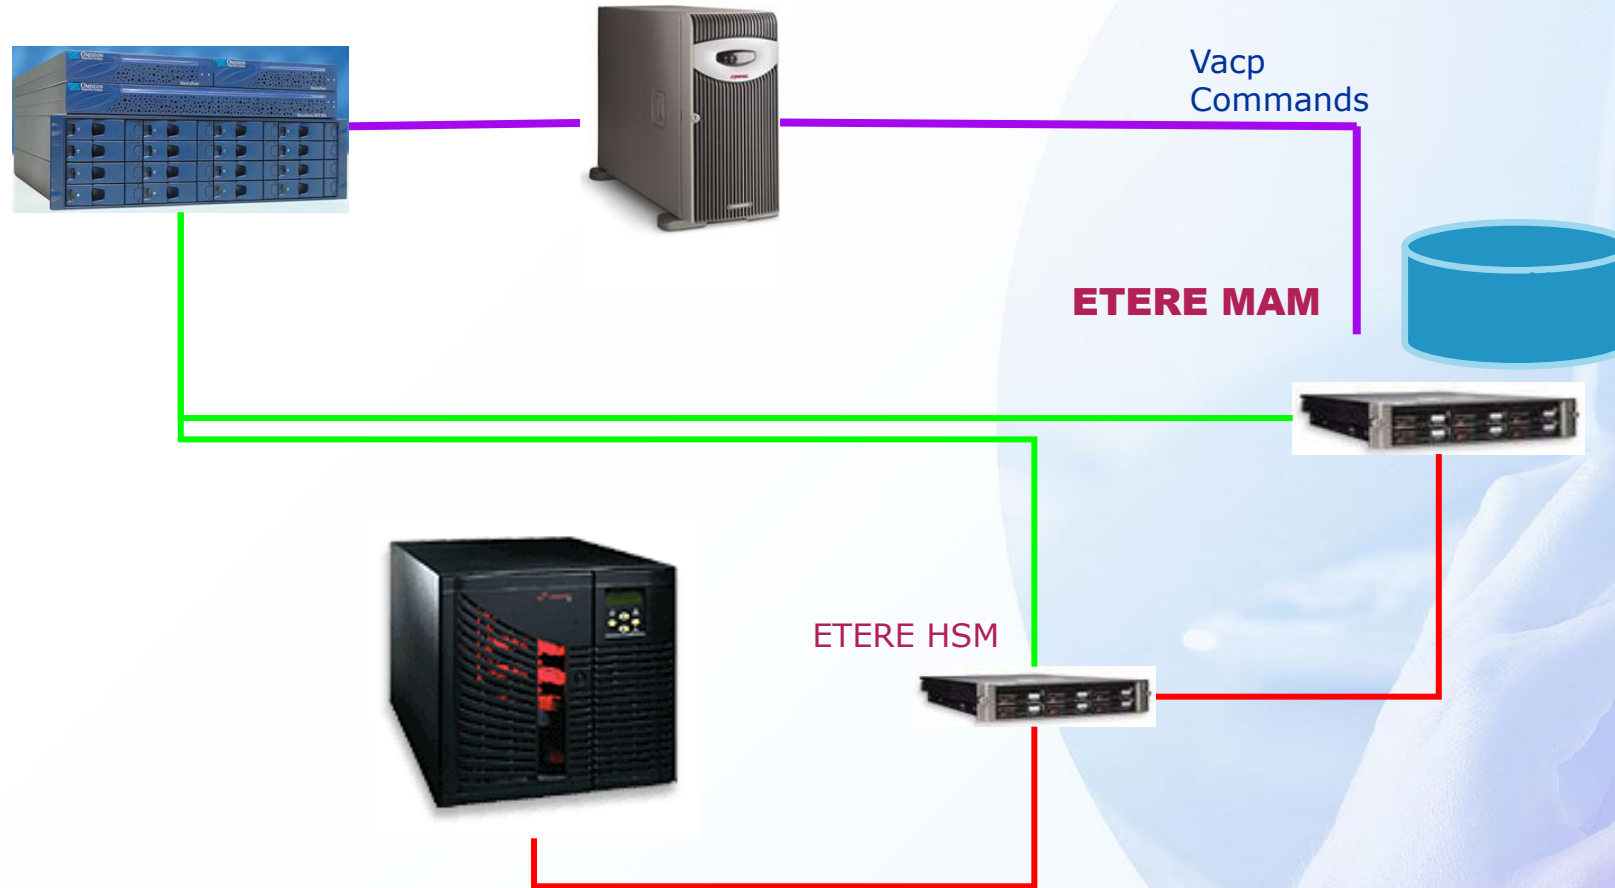

Alien Systems Connections

How to use Etere in a mixed environment

Automation

Harris D Series

DAL

Device controller

Pebble Beach

Device controller

Vapc
Commands

ETERE MAM

ETERE HSM

Nverizon

Device controller

Sundance

Device controller

Aveco

Device controller

Vacp
Commands

ETERE MAM

ETERE HSM

Archive Manager

Masstech Integration

Network

ETERE MAM