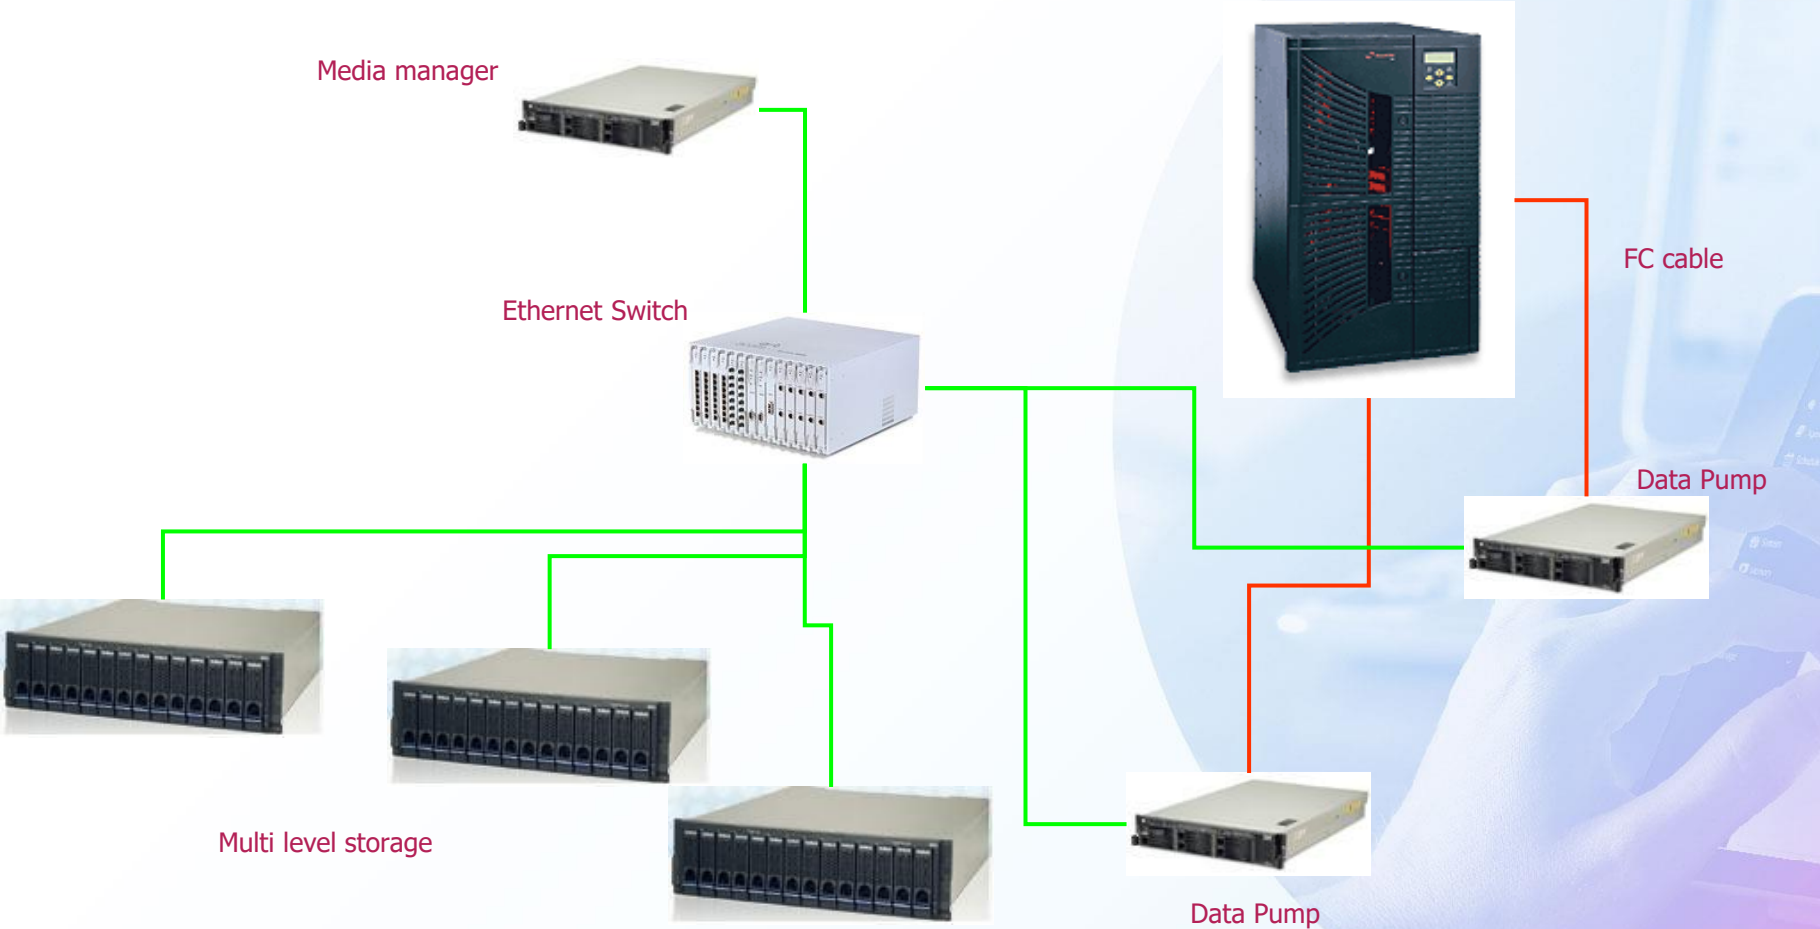

System 3 Best Performance