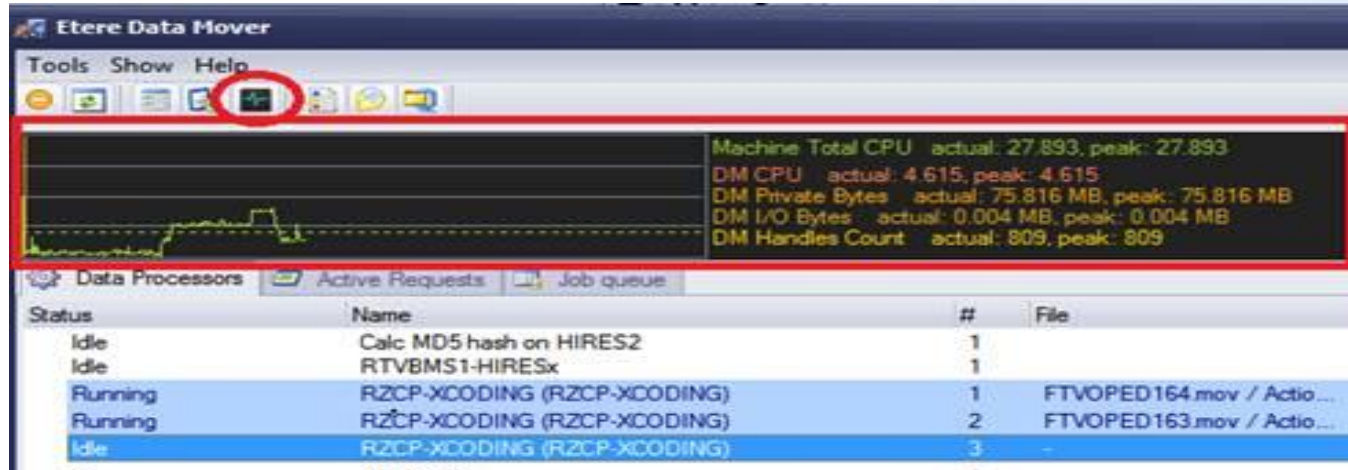

Load Balancing