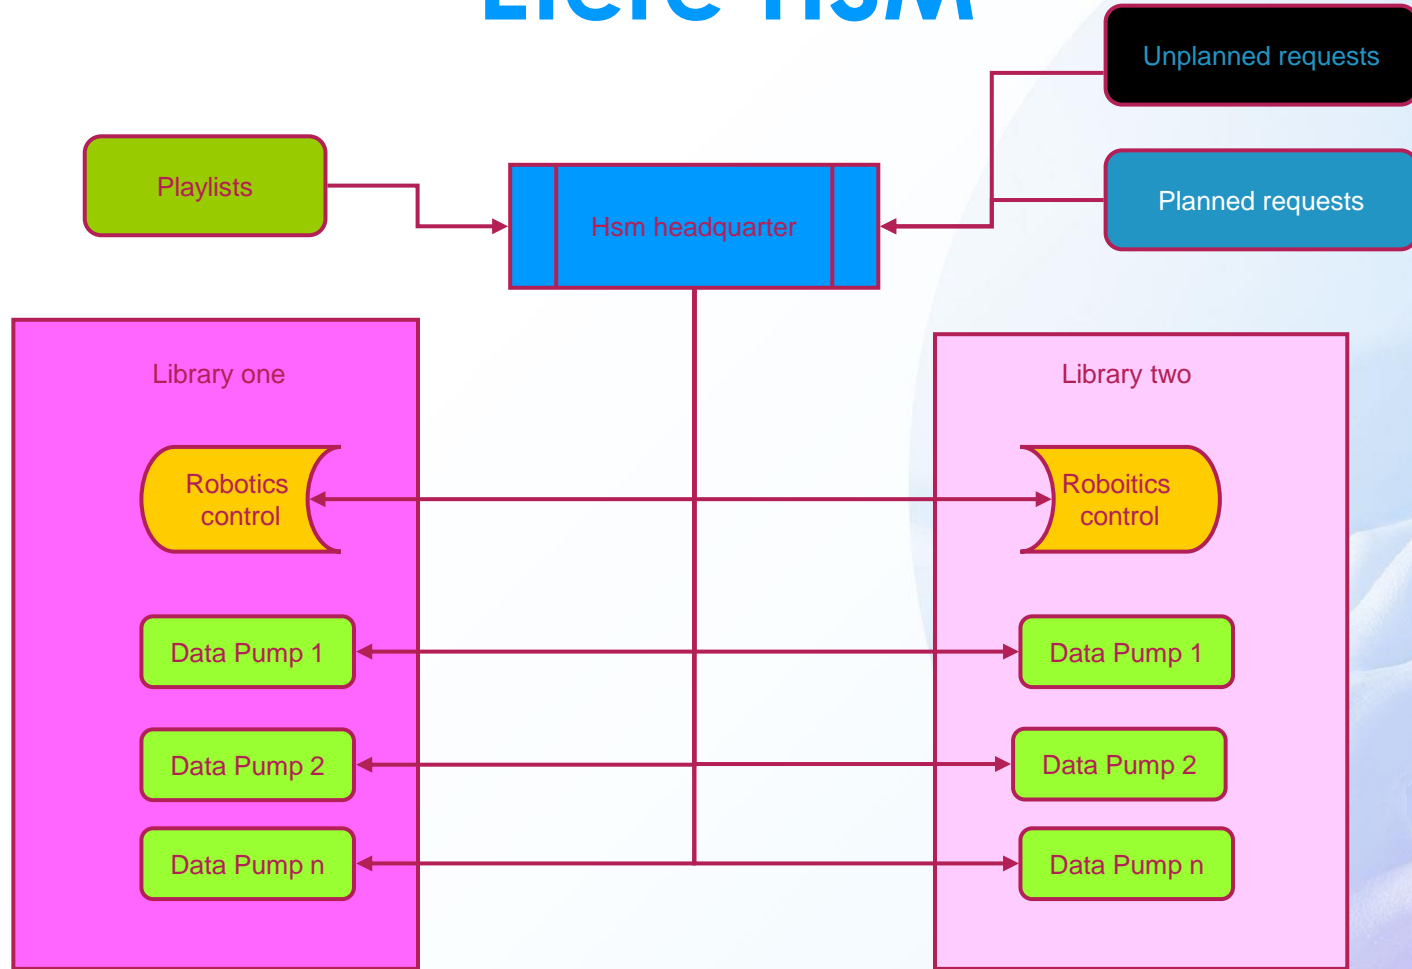

- This is the system if you need best performance and integration
- The cache is 2 complete 3 level cache managed by ETERE HSM
- The perfect engine of ETERE HSM gives tyou the best performances against any competitor system even with less HW resources

System 3 Best Performance

Etere HSM

- This system ensures the best performances and integration
- Etere HSM + MM the the only system in the market with an embedded multi level and multi rule cache
- Etere HSM intelligent engine ensures the best performances with less HW involvement than that required by Etere competitors
- Etere HSM allows you to design your logical system without limits

System 4 SAN

- SAN is not a Must with ETERE, a distributed system can perform even better under ETERE control
- But ETERE fully support SAN systems

Etere HSM

HSM Library Status

Settings

Search

- Basic Configuration
 - AD Insertion Management
 - Aspect Ratio Conversion
 - Audio Configuration
 - Audio data
 - Barcode
 - Brands Configuration
 - Codes
 - Email Server
 - Etere Installation
 - Etere PCs
 - Etere Skin
 - Genres
 - Holidays
 - Icons
 - Language workflows
 - Languages
 - Media Formats
 - Media Library
 - Media Pools
 - Passwords
 - Personal Data
 - Racks**
 - Reports Editor
 - Roles
 - System
 - Tape Loan
 - Tape types
 - Taskbar displayed title
- Classes configuration
 - Classes
 - Configuration parameters
- Coding Areas Audience Section
 - Coding Areas Audience
- Company Tables
 - Cities
 - Cluster
 - Collection
 - Districts
 - Outstanding level
 - States
- Customers Management System
 - To Do notifications settings
- Devices Setting
 - CG/Crawl
 - Cloud-devices
 - Codecs
 - Important metadata
 - Logo Generator No.01