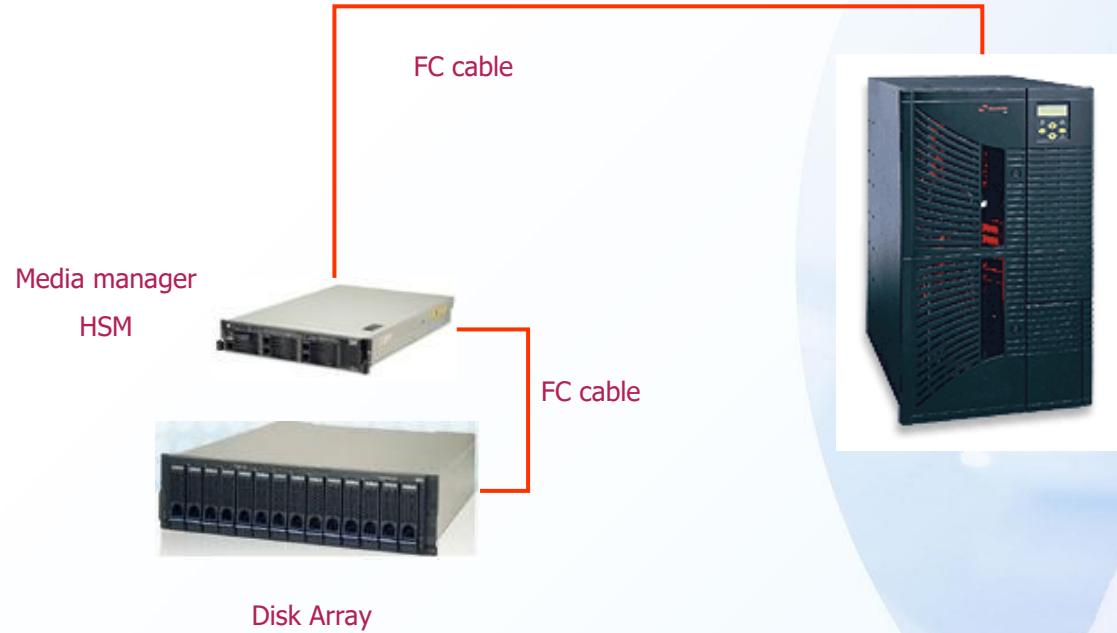

Solution 1 CUT The Cost