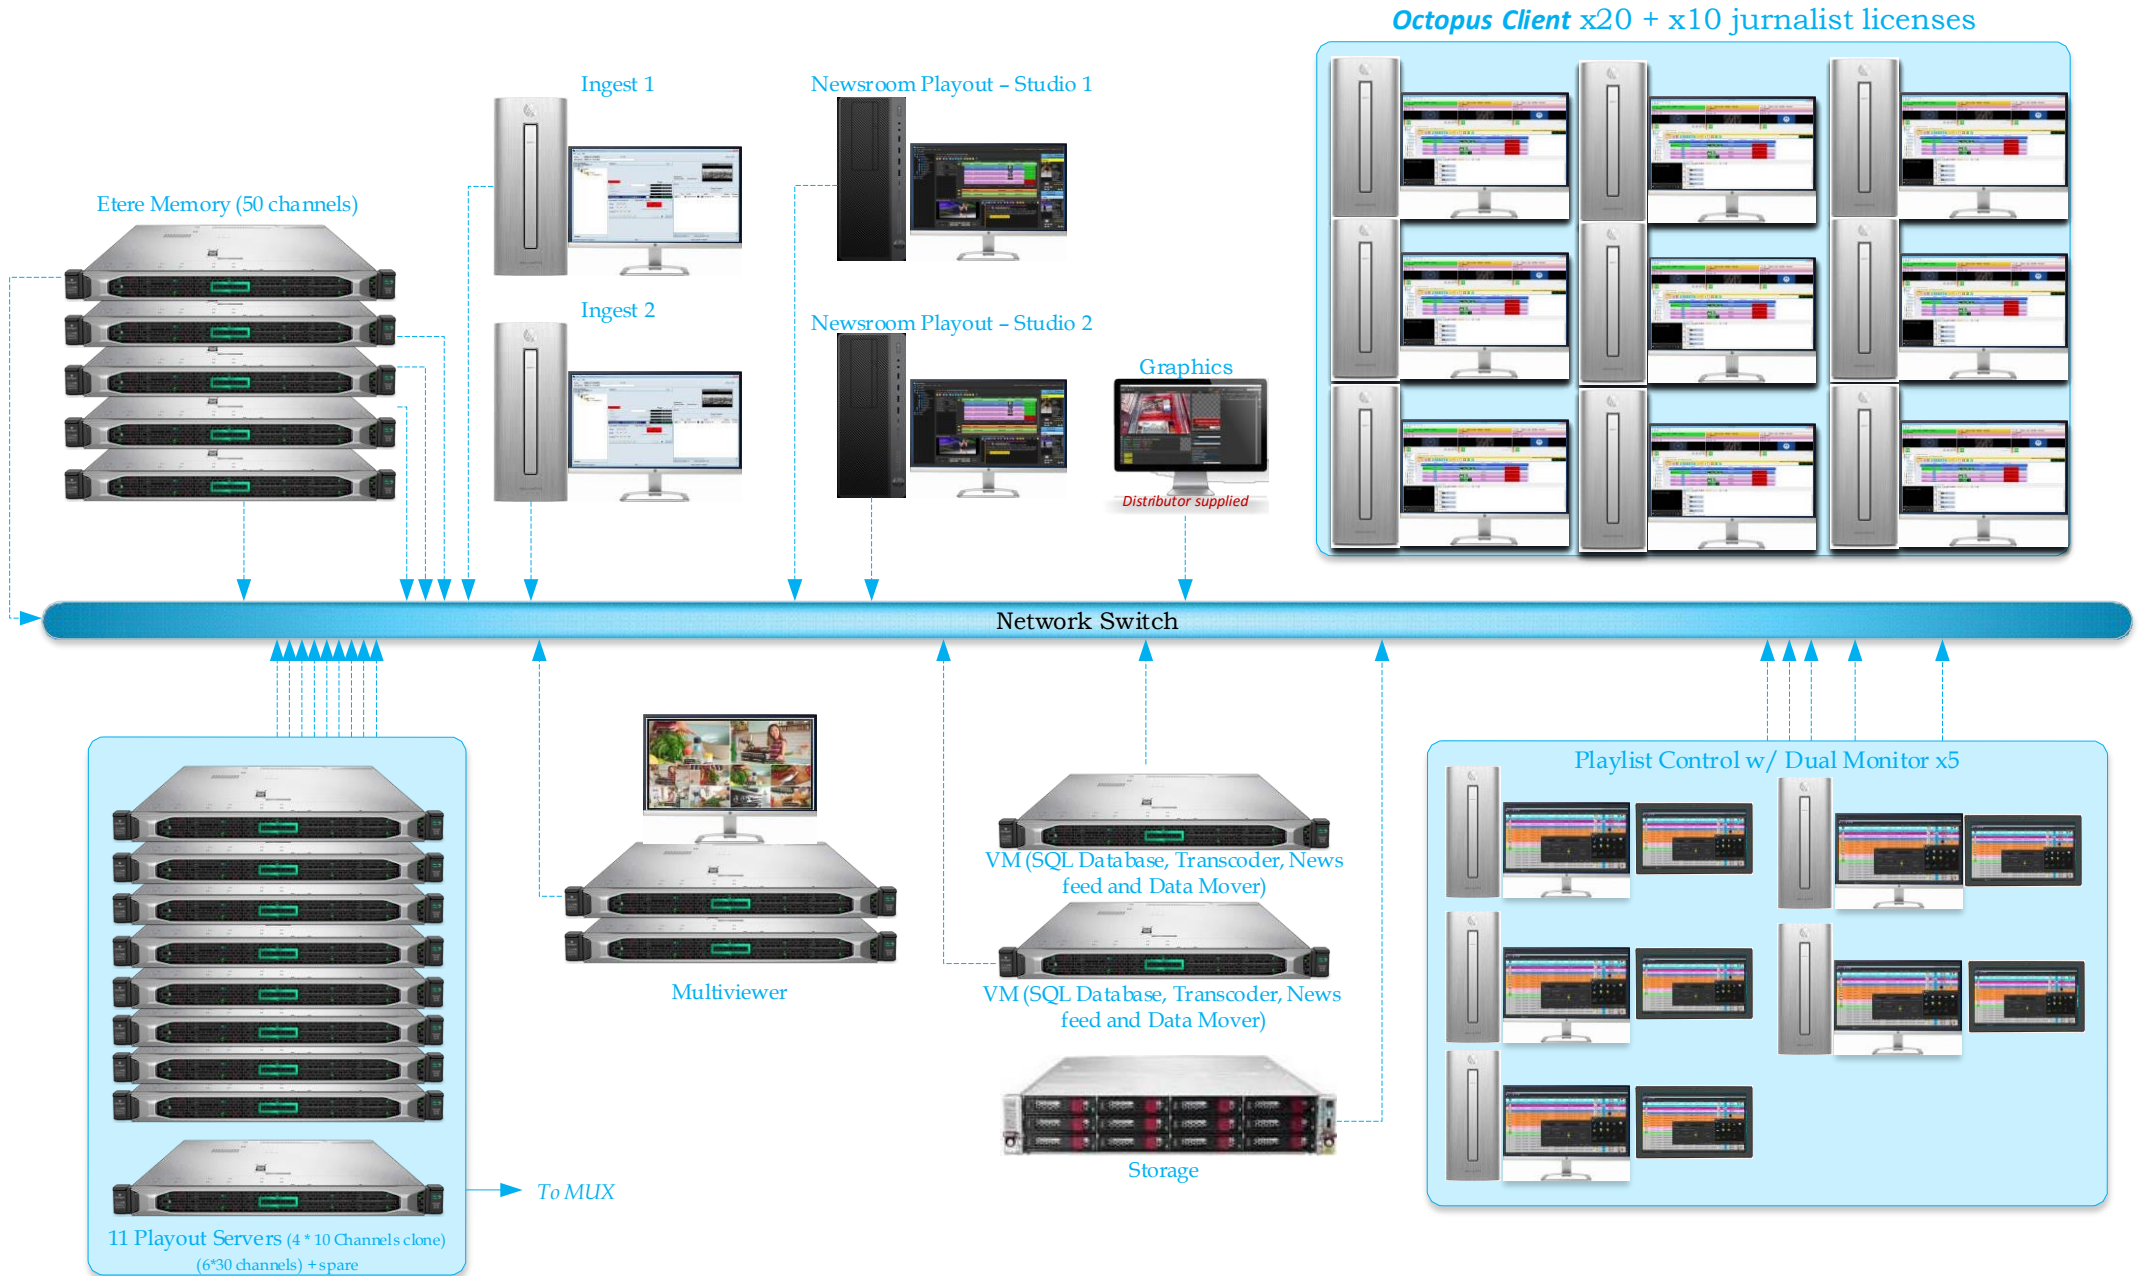

# MONDO TV Newsroom and 40+\* Channel NDI Playout System

25-04-19, v.5.0F

\* 40 TV channels + 4x backup + 2x NewsPlayout