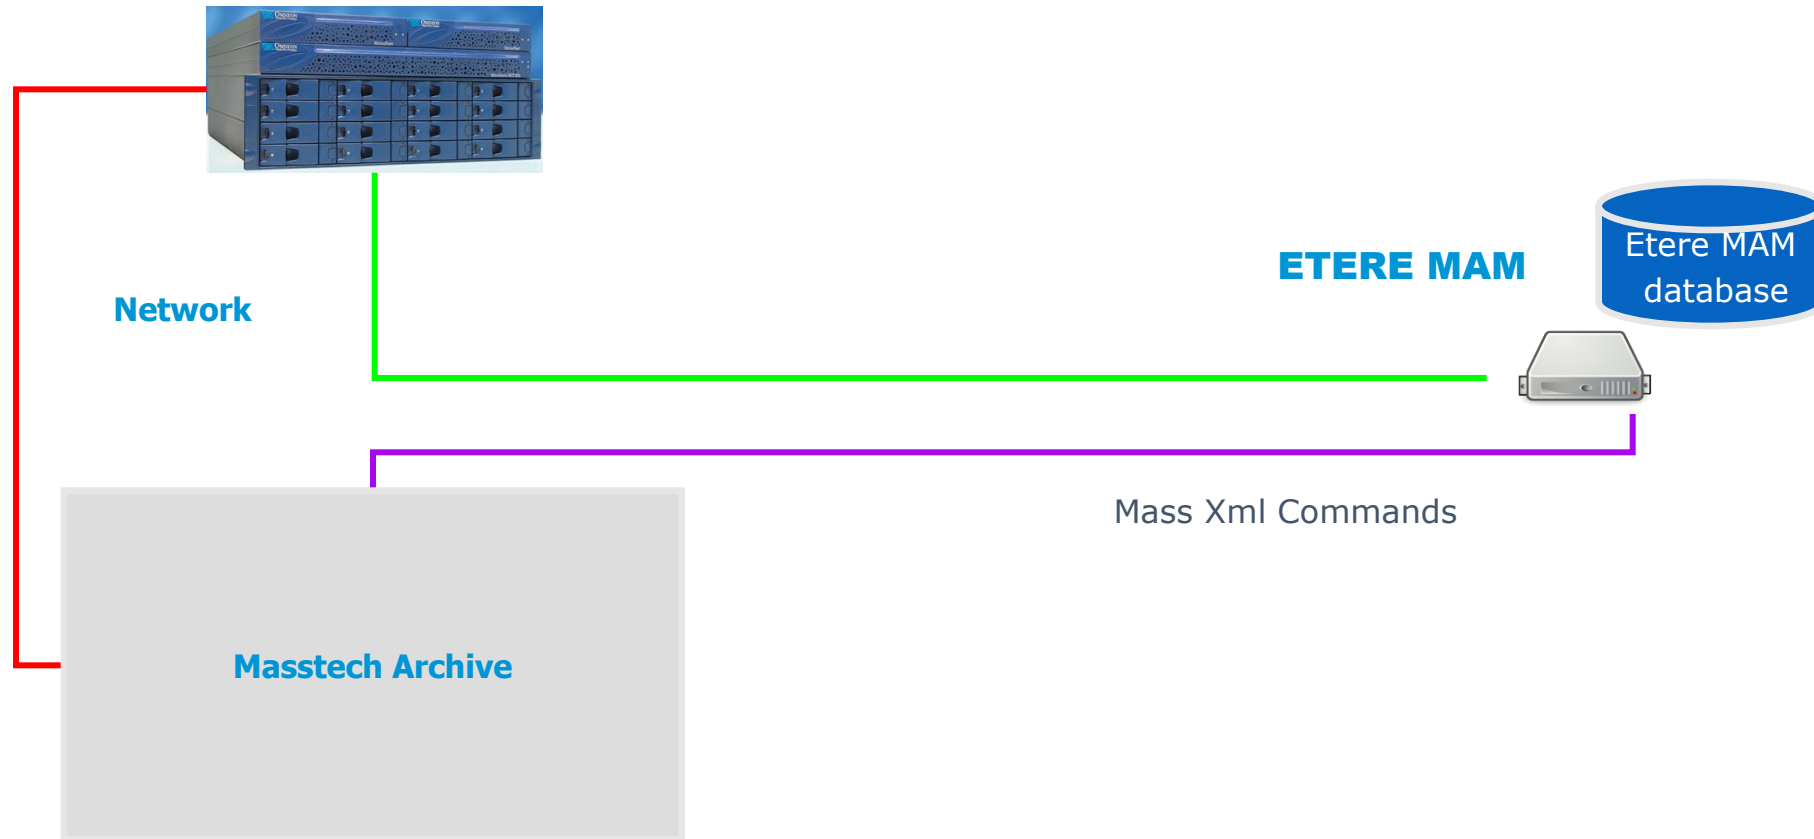

Masstech Integration