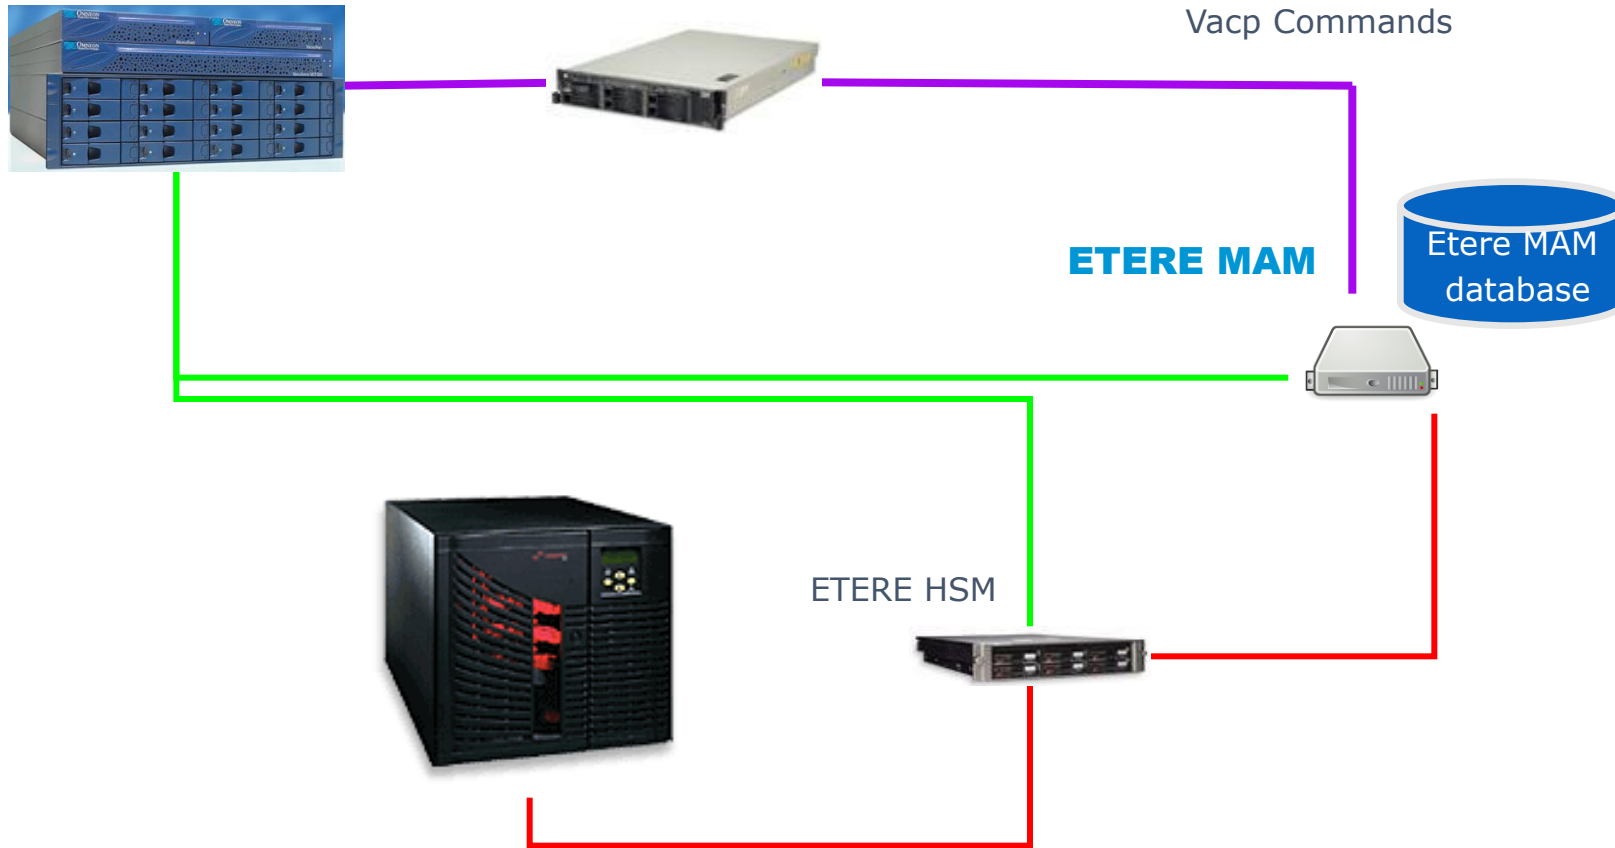

# N Verizon

Device controller

# Sundance

Device controller

Vacp Commands

**ETERE MAM**

ETERE HSM

# Aveco

**Device controller**