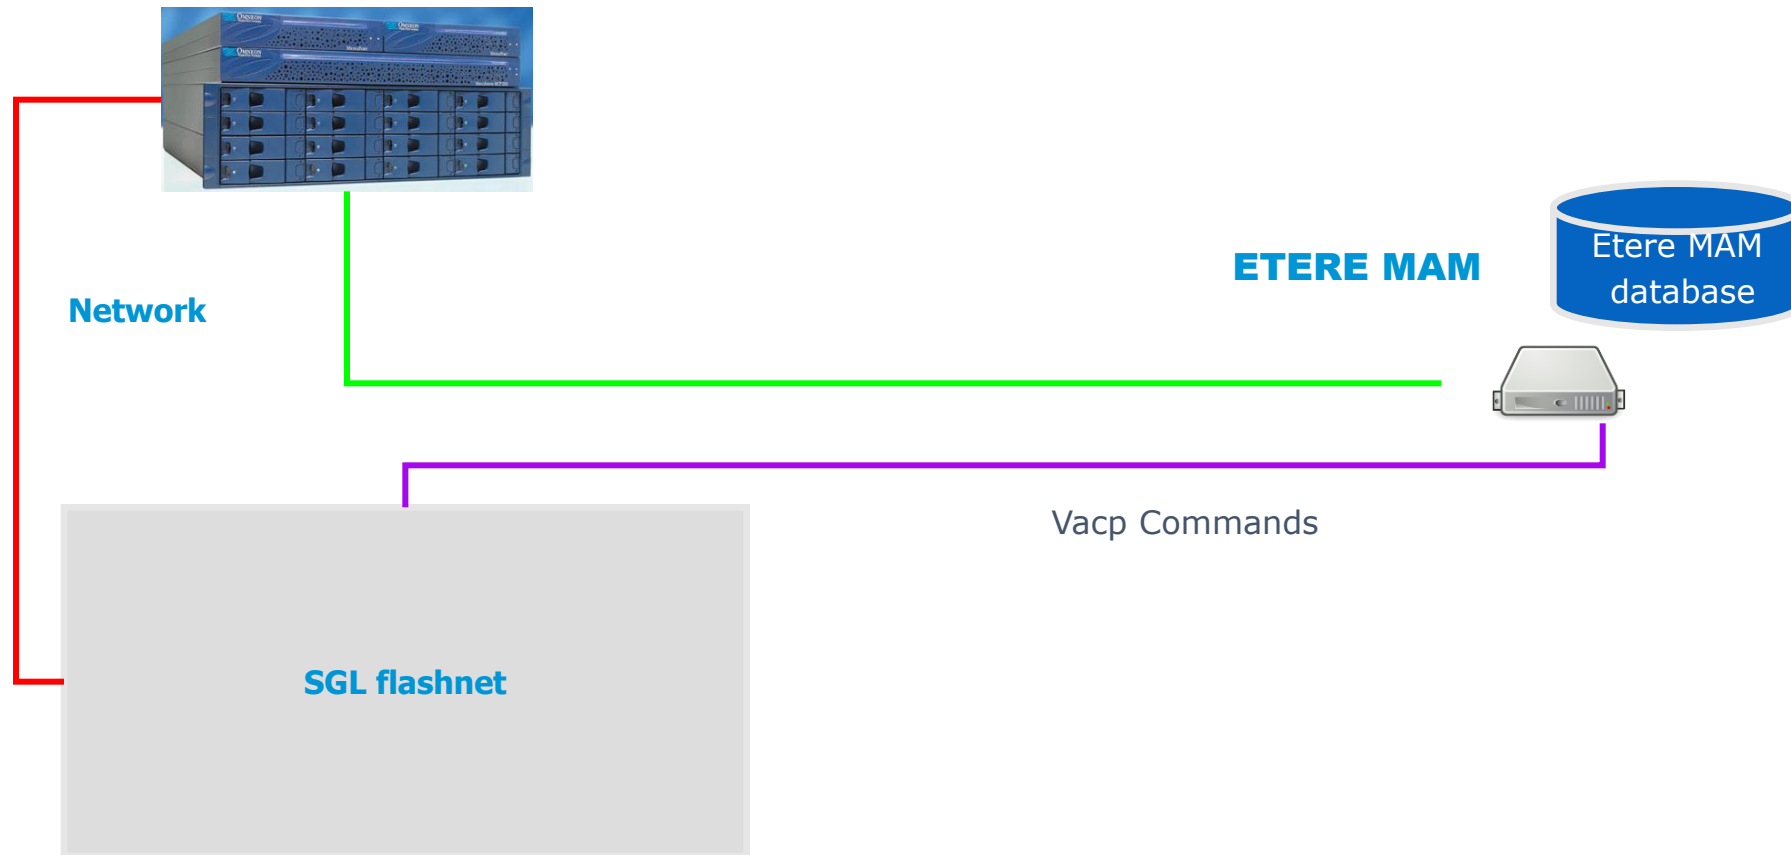

SGL Integration