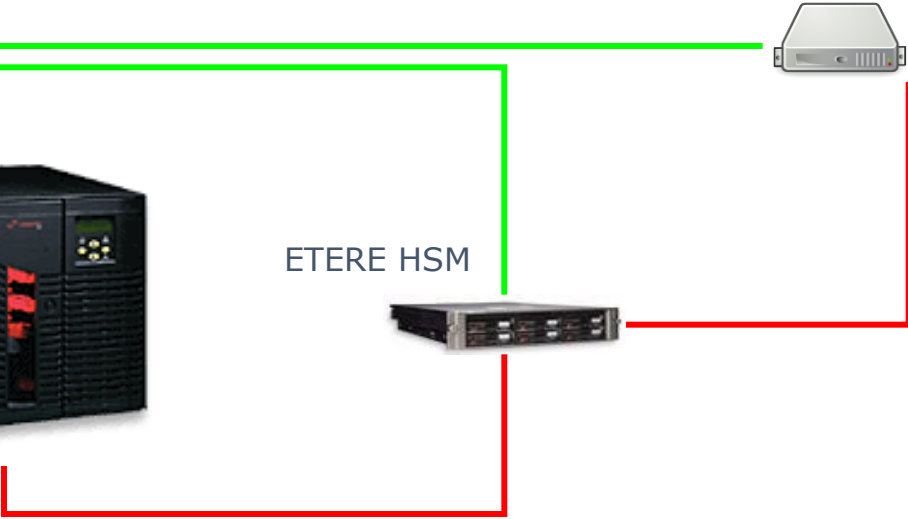

# Sundance

Device controller

Vacp Commands

**ETERE MAM**

ETERE HSM

# Aveco

**Device controller**