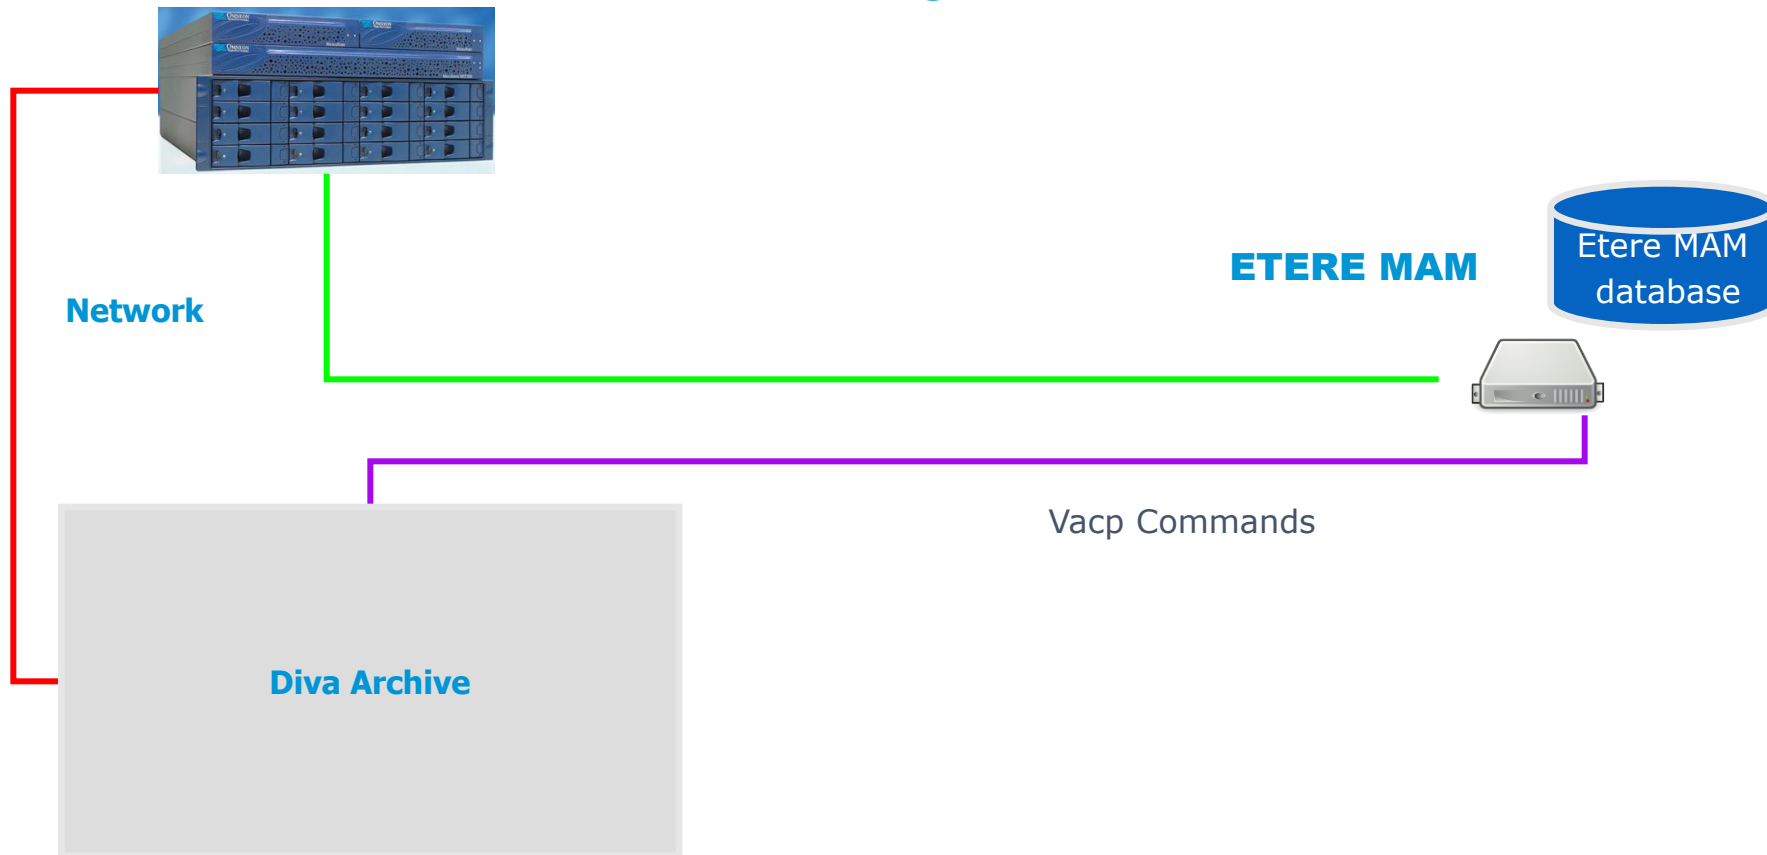

Diva Integration